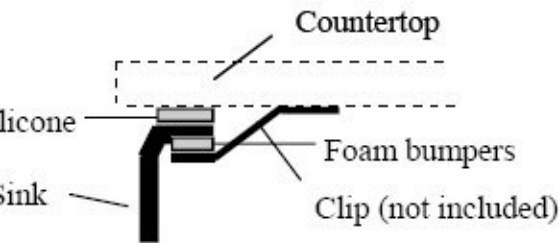

Product Information

Fixture*:	basin area	water depth
Sink	15 ³ / ₄ " x 14 ¹ / ₈ "	8 ⁵ / ₈ "
Outlet	3 ¹ / ₂ " D	

*Approximate measurements for comparison only.

Included Components:
Stainless Steel #305 Basket
Cutout template

Top rim: 1¹/₄"
Underneath rim: 5¹/₈"

Allow 2" minimum for clearance
around sink rim for clip attachment.

**Double bowl installation: it is recommended
to allow 3" of countertop between the bowls.**