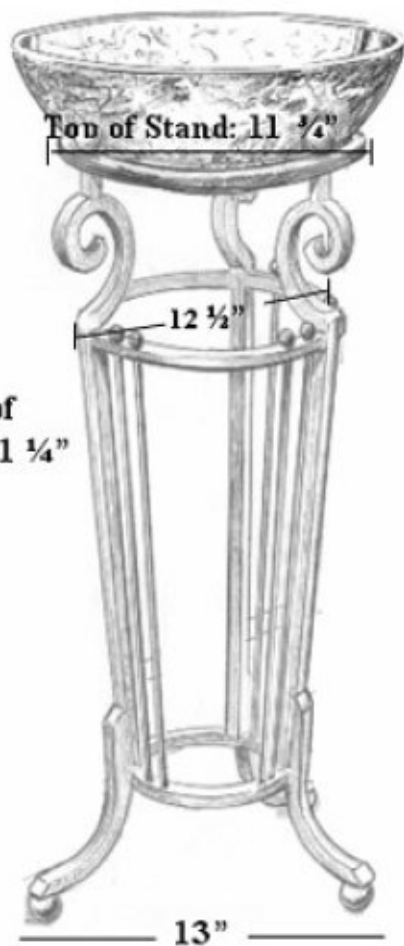

Wall
bracket

Height of
Stand: 31 1/4"

Faucet

6"

Wall

6"

16" Vessel

17" Vessel

sink height
5 1/2"

sink height
6"

Drain
Ring

Top of 16"
vessel to floor:
34 3/4"

stand height from
floor to drain ring
29 1/8"

Top of 17"
vessel to floor:
35 1/4"

Floor