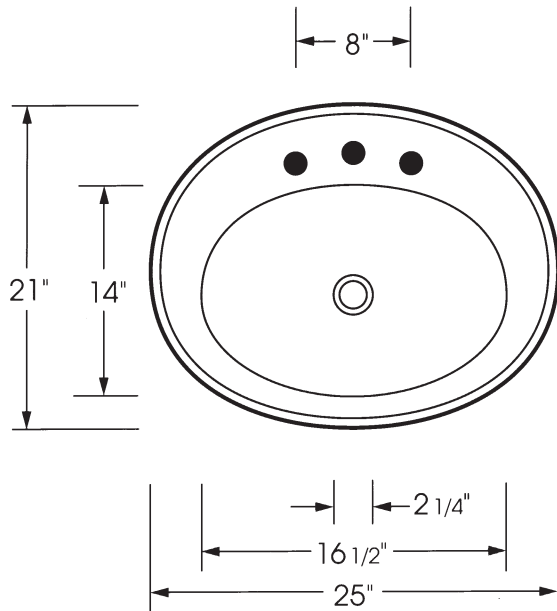

**PRESIDENT
IN MARBLE**

**PRESIDENT
IN MARBLE**

DIMENSIONS

Outside: 21" by 25"
Inside: 14" by 16 1/2"
Inside Depth: 6"

IMPORTANT:

These basins are hand crafted. We recommend you wait for basin before making your counter top cut-out. All dimensions are approximate.

NOTE:

Do to varying thicknesses of marble, our special Pop Up Plug, (MBD 3500 or MBD 3600) may be required.

Standard faucet drilling on this sink is 8". Please specify faucet drilling if not standard.

Locate waste and supply roughs 18"-20" from floor.