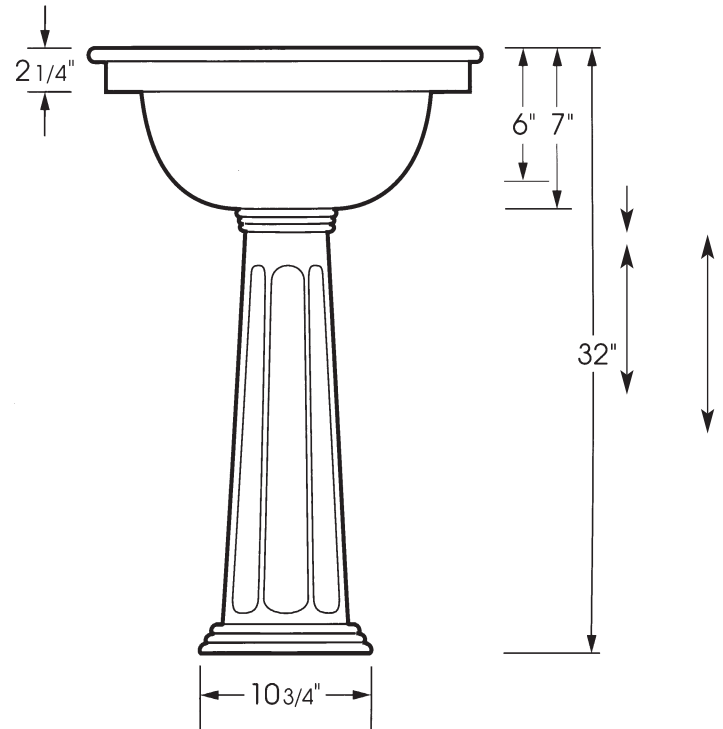

**PRESIDENT
IN MARBLE**

**PRESIDENT
IN MARBLE**

DIMENSIONS

Outside: 21" by 25"
Inside: 14" by 16 1/2"
Inside Depth: 6"

IMPORTANT:

These basins are hand crafted. We recommend you wait for basin before making your counter top cut-out. All dimensions are approximate.

NOTE:

Do to varying thicknesses of marble, our special Pop Up Plug, (MBD 3500 or MBD 3600) may be required.

Standard faucet drilling on this sink is 8". Please specify faucet drilling if not standard.

Locate waste and supply roughs 18"-20" from floor.