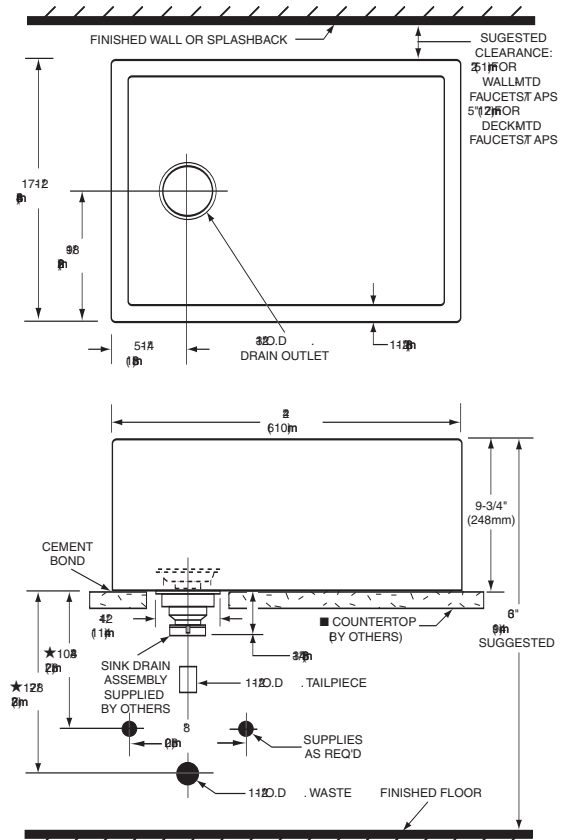

Nominal Overall Dimensions:

24" x 17-1/2" x 9-3/4" (610 x 438 x 248mm)

Bowl Inside Dimensions:

21" (533mm) wide

14-1/2" (368mm) front to back

8" (203mm) depth

Fixture Dimensions conform to ANSI Standard

A112.19.9M

Cabinet and faucet shown above not available by Porcher

NOTES:

- ★ DIMENSIONS SHOWN FOR LOCATION OF SUPPLIES AND "P" TRAP ARE SUGGESTED.
- ▲ CUTOUT FOR BASKET STRAINER/DRAIN ASSEMBLY IS SHOWN FOR COUNTERTOP INSTALLATION ONLY.
- CAUTION:** SINK IS HEAVY! INSTALLER MUST PROVIDE ADEQUATE REINFORCEMENT FOR ALL LOAD-BEARING SUPPORTS IN ACCORDANCE WITH INSTALLATION INSTRUCTIONS SUPPLIED WITH LAVATORY.
- FITTINGS NOT INCLUDED AND MUST BE ORDERED SEPARATELY.

IMPORTANT: Dimensions of fixtures are nominal and may vary within the range of tolerances established by ANSI Standard A112.19.9M. These measurements are subject to change or cancellation. No responsibility is assumed for use of superseded or voided pages.