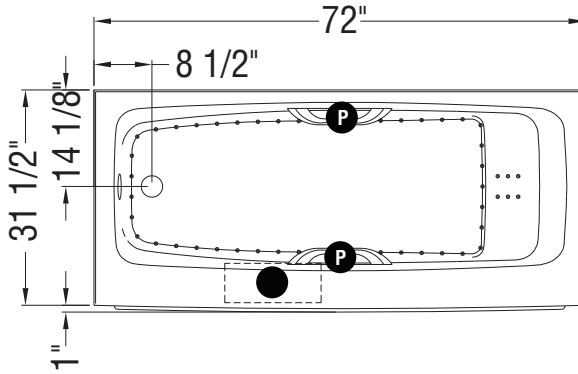

TRUE WHIRLPOOL  
SYSTEM

AEROFEEEL  
AIR SYSTEM

- : Indicates pump or blower positioning
- P : Indicates optional grab bars positioning
- ( ○ ) : Indicates True Whirlpool jets positioning
- ( ● ) : Indicates Aerofeel airjets positioning