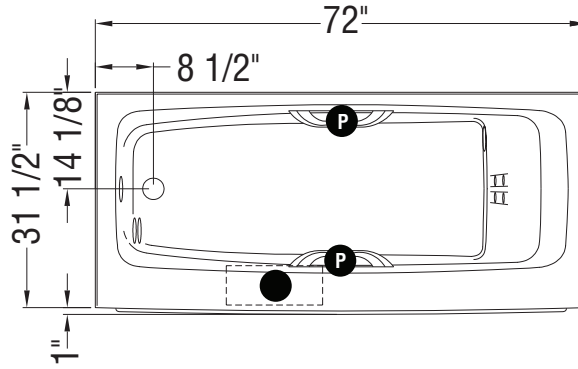

TRUE WHIRLPOOL  
SYSTEM

AEROFEEEL  
AIR SYSTEM

- : Indicates pump or blower positioning
- P : Indicates optional grab bars positioning
- ( ○ ) : Indicates True Whirlpool jets positioning
- ( ● ) : Indicates Aerofeel airjets positioning