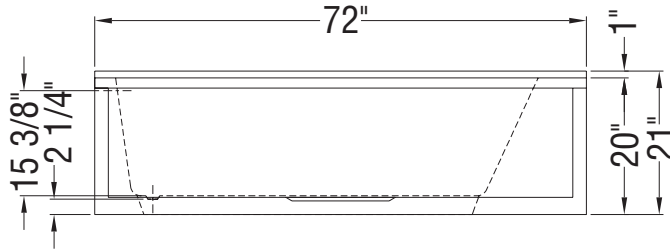

TRUE WHIRLPOOL  
SYSTEM

AEROFEEEL  
AIR SYSTEM

- : Indicates pump or blower positioning
- P : Indicates optional grab bars positioning
- ( ○ ) : Indicates True Whirlpool jets positioning
- ( ● ) : Indicates Aerofeel airjets positioning