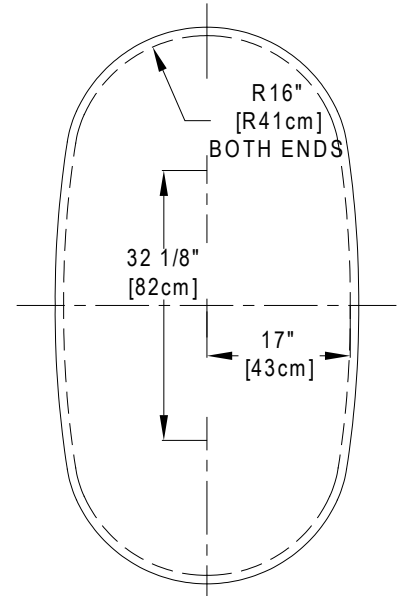

Designer Collection Specifications

Whirlpool & Soaking - MA553

Madeline™

Drop In Hole Size

Note: The pump extends approximately 1" past the end radius of the bath. This requires angling the bath into the drop-in hole.

Dimensional Tolerances: +/- 1/4"

Patents recieved or pending.

Note: Dimensional Tolerances: ±1/4"

Drop-in-Hole Size:	See Diagram
Operating Capacity:	40 Gal.
Overflow Capacity:	61 Gal.
Floor Loading / sq.ft.:	49.4 lbs.
Carton Wt. (WP/Soaking):	109/87 lbs.
Cube:	34.3 ft. ³