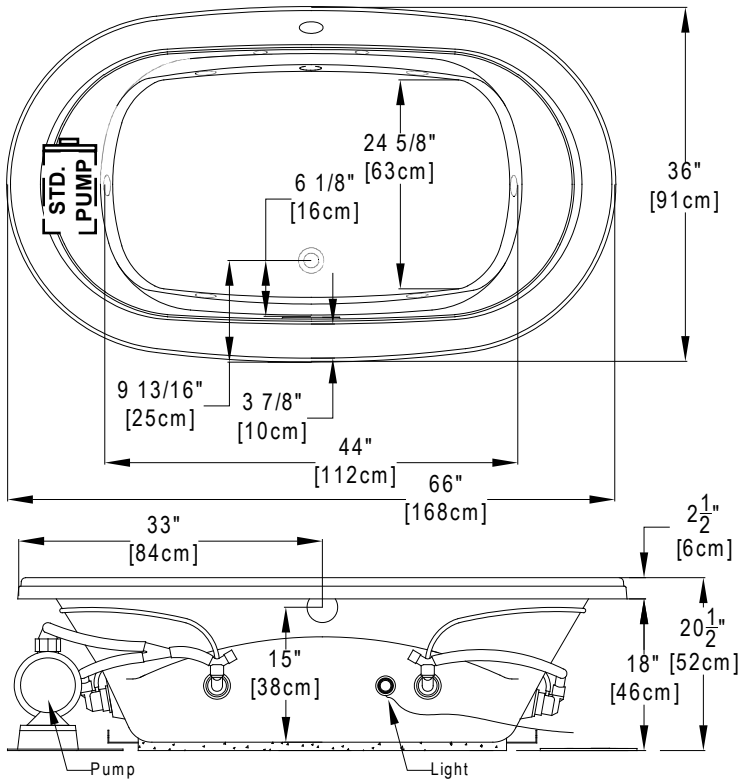

Designer Collection Specifications

Whirlpool & Soaking - MA553

Madeline™

Drop In Hole Size

Note: The pump extends approximately 1" past the end radius of the bath. This requires angling the bath into the drop-in hole.

Dimensional Tolerances: +/- 1/4"

Patents recieved or pending.

Note: Dimensional Tolerances: ±1/4"

Drop-in-Hole Size:	See Diagram
Operating Capacity:	40 Gal.
Overflow Capacity:	61 Gal.
Floor Loading / sq.ft.:	49.4 lbs.
Carton Wt. (WP/Soaking):	109/87 lbs.
Cube:	34.3 ft. ³

Construction: Fiberglass reinforced acrylic bath with Level Form™ full-support base.

We provide products listed with Intertek ETL SEMKO (Edison Testing Laboratories) U.S. and Canadian and with International Association of Plumbing and Mechanical Officials (IAPMO). Consult factory with your listing requirements.