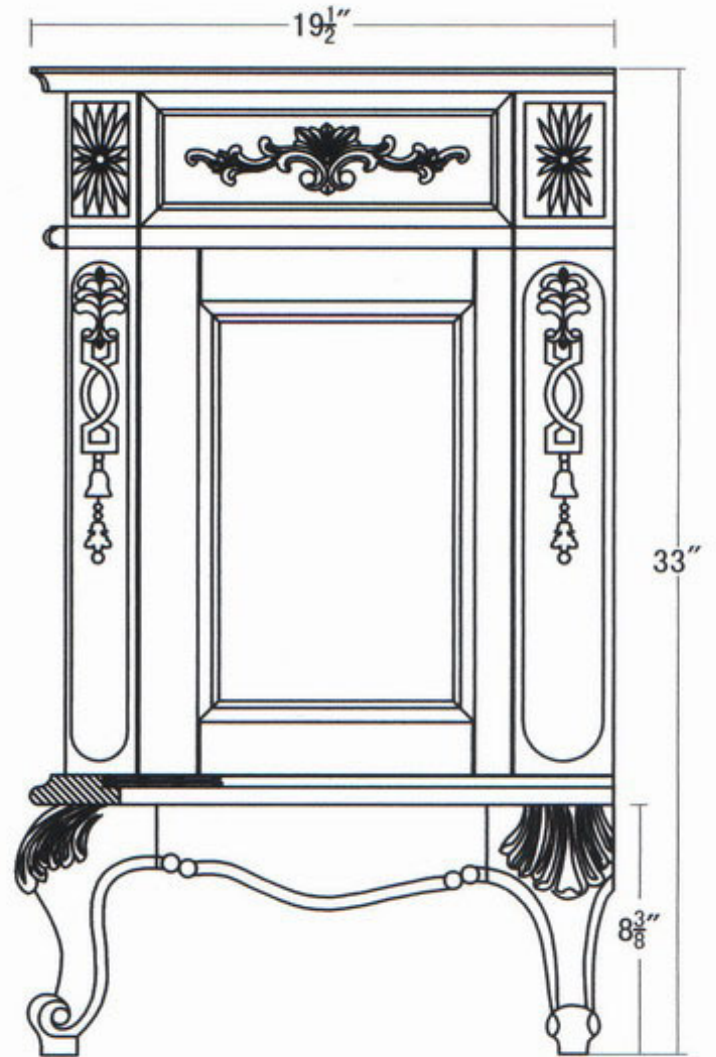

TOP VIEW

L24-03

Upper Split Drawer:
16³/₈" W x 15³/₄" D x 5¹/₄" H / 2 pcs

Bottom Full Drawer:
16³/₈" W x 15³/₄" D x 5¹/₄" H / 1 pc

FRONT VIEW

SIDE VIEW