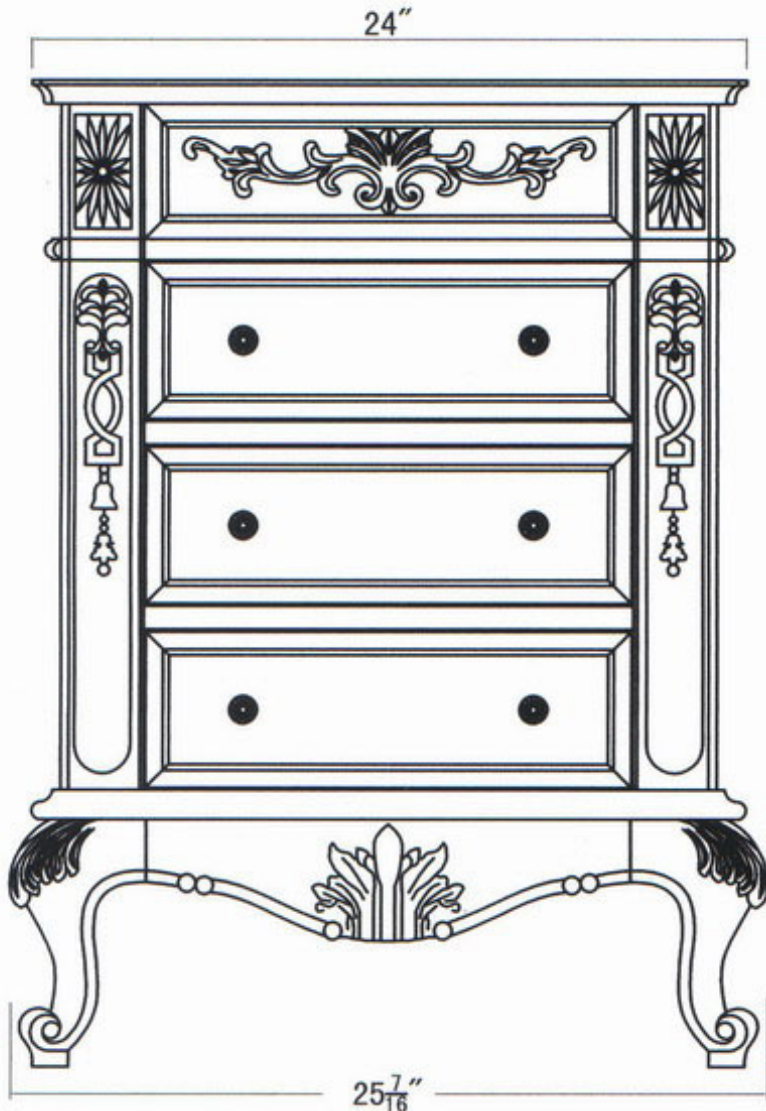

TOP VIEW

L24-03

Upper Split Drawer:
16³/₈" W x 15³/₄" D x 5¹/₄" H / 2 pcs

Bottom Full Drawer:
16³/₈" W x 15³/₄" D x 5¹/₄" H / 1 pc

FRONT VIEW

SIDE VIEW