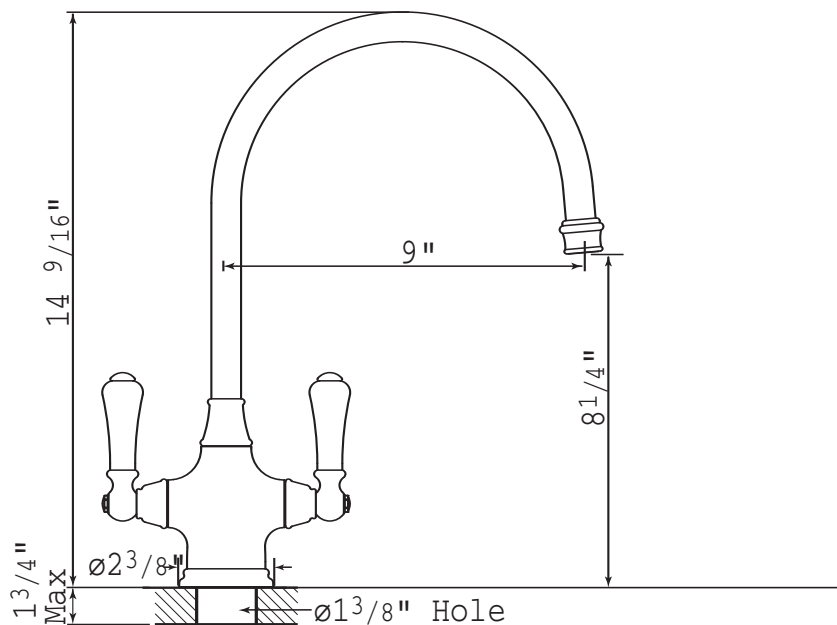

Temp Range:

Min 34°F

Max 185°F

Recommended working pressure:

Min 15 psi

Max 75 psi