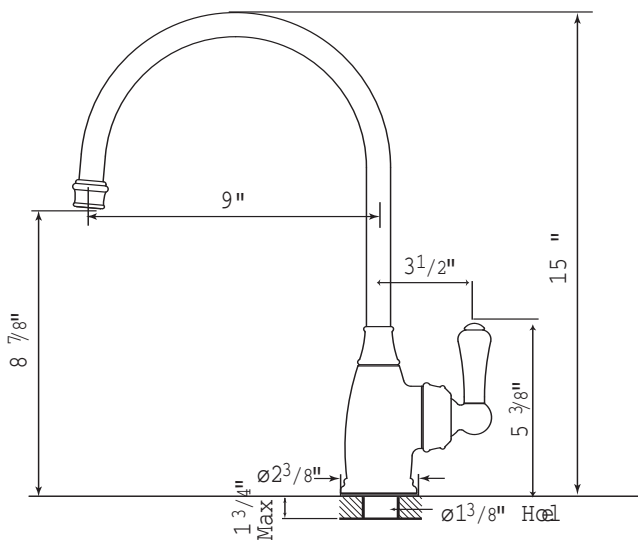

Specification

U.4701

Single Lever Single Hole Kitchen Mixer

- Metal lever only
- Made from solid brass barstock
- CNC machined
- Ceramic disc control cartridge
- 1 3/4" max. installation depth on deck
- C-spout

Finishes

- Polished Chrome
- Polished Nickel
- Satin Nickel
- Inca Brass
- English Bronze

Temp Range:

Min 34°F

Max 185°F

Recommended working pressure:

Min 15 psi

Max 75 psi