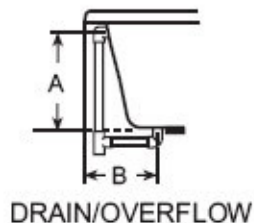

Product Shown: Venicia™ Whirlpool Bath Right Hand Shown Model: EJ00

\* Measurements inside unit represent cutout in floor to allow for drain/overflow.  
 Minimum Service Access dimensions given.

\*\* Motor housing may extend beyond tub rim. See Install manual for installations instructions.