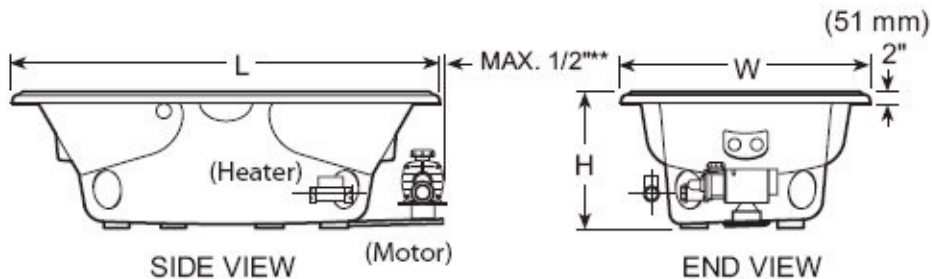

Product Shown: Venicia™ Whirlpool Bath Right Hand Shown Model: EJ00

\* Measurements inside unit represent cutout in floor to allow for drain/overflow.  
 Minimum Service Access dimensions given.

\*\* Motor housing may extend beyond tub rim. See Install manual for installations instructions.