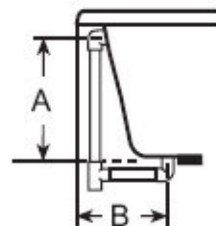

Product Shown: Sabella™ Whirlpool Bath Right Hand Shown Model: EH90

\* Measurements inside unit represent cutout in floor to allow for drain/overflow.

Minimum Service Access dimensions given.

SIDE VIEW

END VIEW

DRAIN/OVERFLOW

\*\* Motor housing may extend beyond tub rim. See Install manual for installations instructions.