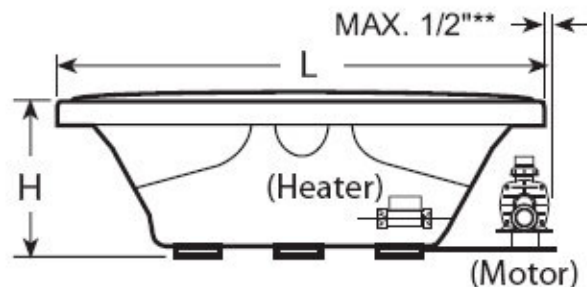

Product Shown: Sabella™ Whirlpool Bath Right Hand Shown Model: EH90

\* Measurements inside unit represent cutout in floor to allow for drain/overflow.

Minimum Service Access dimensions given.

SIDE VIEW

END VIEW

DRAIN/OVERFLOW

\*\* Motor housing may extend beyond tub rim. See Install manual for installations instructions.