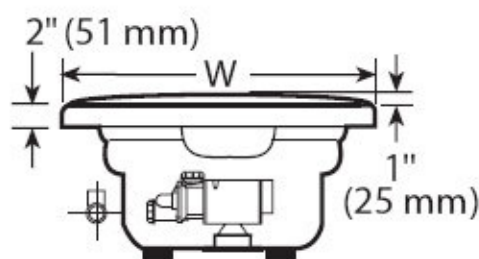

Product Shown: Sabella™ Whirlpool Bath Right Hand Shown Model: EH90

\* Measurements inside unit represent cutout in floor to allow for drain/overflow.

Minimum Service Access dimensions given.

SIDE VIEW

END VIEW

DRAIN/OVERFLOW

\*\* Motor housing may extend beyond tub rim. See Install manual for installations instructions.