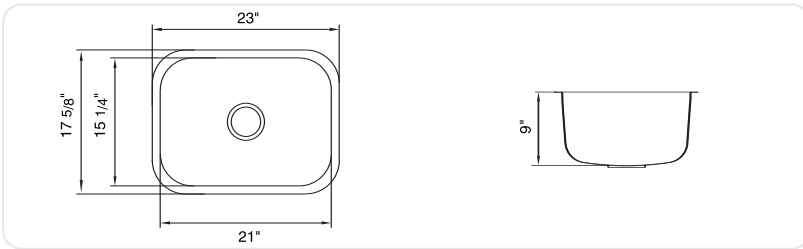

AS-ED10XXUSUM