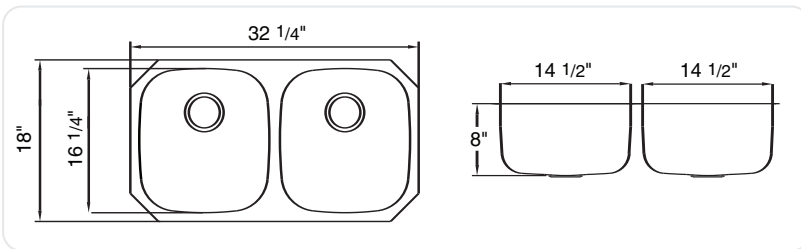

# EDGE

Stainless Steel 2.0 Bowl  
Undermount

AS-ED20XXUSUM

**Features**

- Undermount
- Bowl depths 8"
- Fitted with high-density sound deadening pads
- 18 gauge steel
- Brushed steel
- Spray back coating

**Finishes**

Medium Brushed

We reserve the right to amend specifications, weights, measures and color availability without prior notice. \* For color matched options, please see to the Options & Accessories section. All measurements are in millimetres unless otherwise stated.