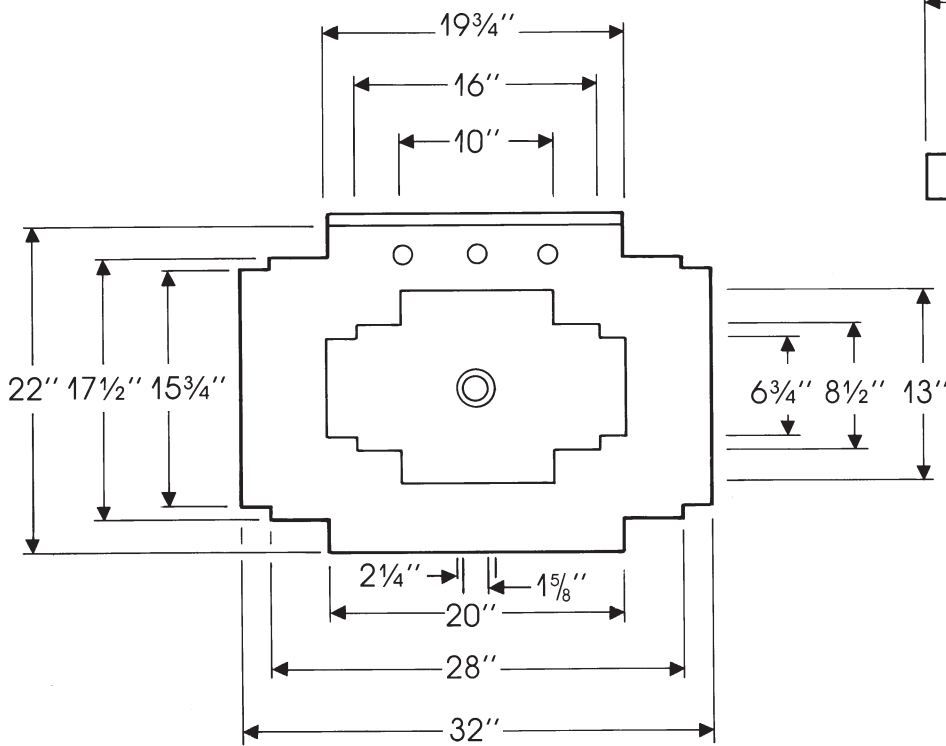

DECO IN MARBLE

DECO IN MARBLE

DIMENSIONS

Outside: 22" by 32"

Inside: 13" by 20"

Inside Depth: 5⁵/₈"

IMPORTANT:

These basins are hand crafted. We recommend you wait for basin before making your counter top cut-out. All dimensions are approximate.

NOTE:

Do to varying thicknesses of marble, our special Pop Up Plug, (MBD 3500 or MBD 3600) may be required.

Standard faucet drilling on this sink is 10". Please specify faucet drilling if not standard.

Locate waste and supply roughs 18"-20" from floor.