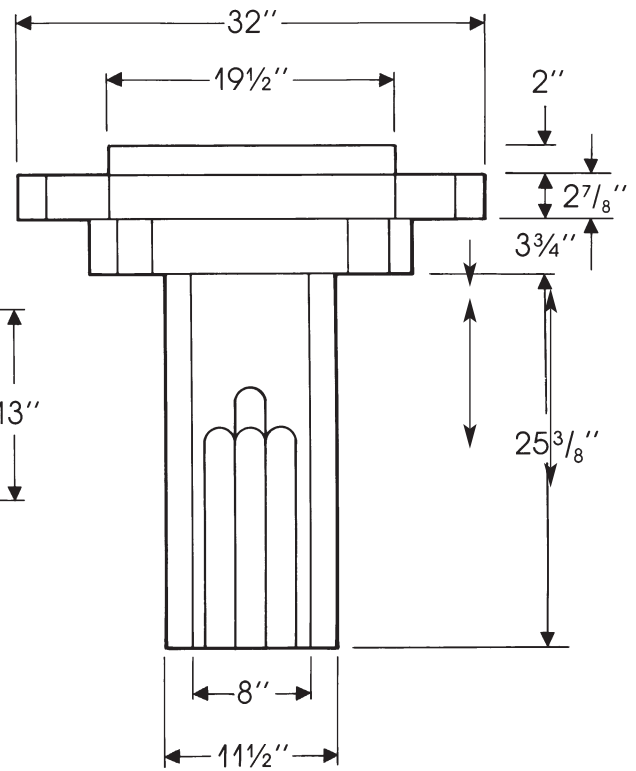

DECO IN MARBLE

DECO IN MARBLE

DIMENSIONS

Outside: 22" by 32"

Inside: 13" by 20"

Inside Depth: 5⁵/₈"

IMPORTANT:

These basins are hand crafted. We recommend you wait for basin before making your counter top cut-out. All dimensions are approximate.

NOTE:

Do to varying thicknesses of marble, our special Pop Up Plug, (MBD 3500 or MBD 3600) may be required.

Standard faucet drilling on this sink is 10". Please specify faucet drilling if not standard.

Locate waste and supply roughs 18"-20" from floor.