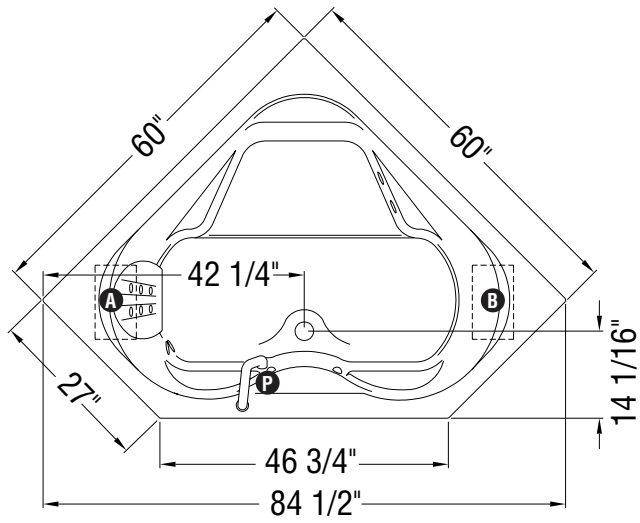

TRUE WHIRLPOOL
SYSTEM

AEROFEEEL
AIR SYSTEM

- A** : Indicates pump or blower positioning
- B** : Indicates pump or blower positioning
- P** : Indicates optional hand rail positioning
- (○) : Indicates True Whirlpool jets positioning
- (•) : Indicates Aerofeel airjets positioning

* Pump location could exceed by one in. on combo.