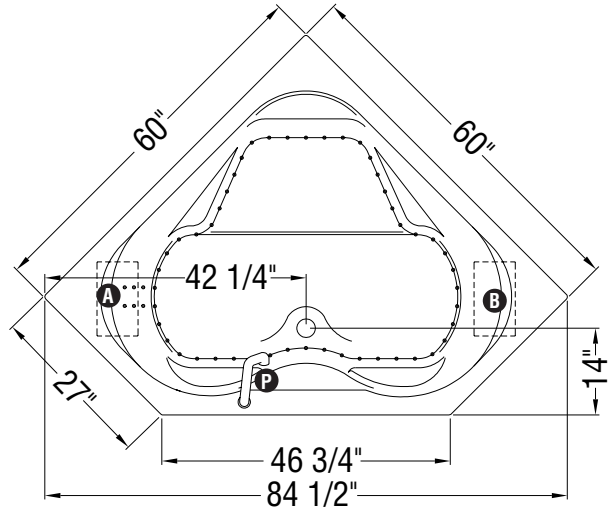

TRUE WHIRLPOOL
SYSTEM

AEROFEEEL
AIR SYSTEM

- A** : Indicates pump or blower positioning
- B** : Indicates pump or blower positioning
- P** : Indicates optional hand rail positioning
- (○) : Indicates True Whirlpool jets positioning
- (•) : Indicates Aerofeel airjets positioning

* Pump location could exceed by one in. on combo.