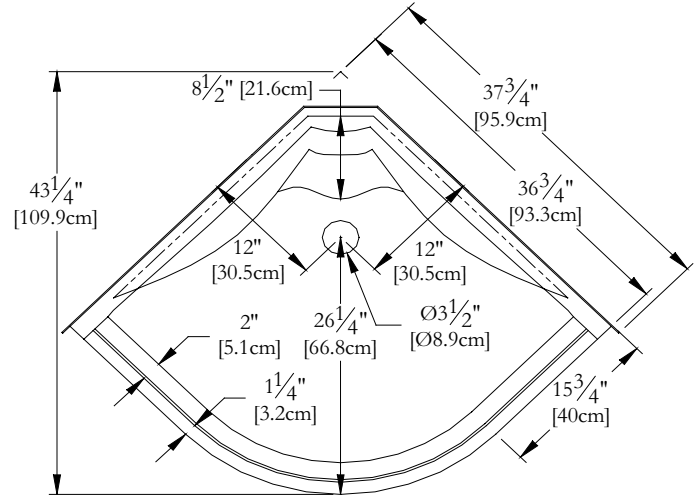

TECHNICAL SPECIFICATIONS

Shower Name : **Cumulus 36 [2 pieces]**
 Collection : Shower Collection
 Dimensions : **36 X 36 X 77**

FRONT VIEW

TOP VIEW

* All measurements are precise to ±1/4" [0.63 cm]. Technical specifications are subject to change without prior notice.

HYDRO SHOWER SYSTEM

* Optional Hydro-Massage systems are factory pre-plumbed as illustrated.

* Please specify **RIGHT** or **LEFT** on order for valve installation. Left hand shown.