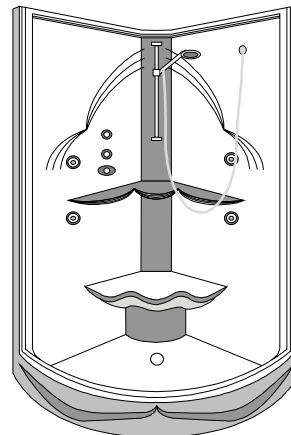

TECHNICAL SPECIFICATIONS

Shower Name : **Cumulus 36 [2 pieces]**
 Collection : Shower Collection
 Dimensions : **36 X 36 X 77**

FRONT VIEW

TOP VIEW

* All measurements are precise to ±1/4" [0.63 cm]. Technical specifications are subject to change without prior notice.

HYDRO SHOWER SYSTEM

* Optional Hydro-Massage systems are factory pre-plumbed as illustrated.

* Please specify **RIGHT** or **LEFT** on order for valve installation. Left hand shown.