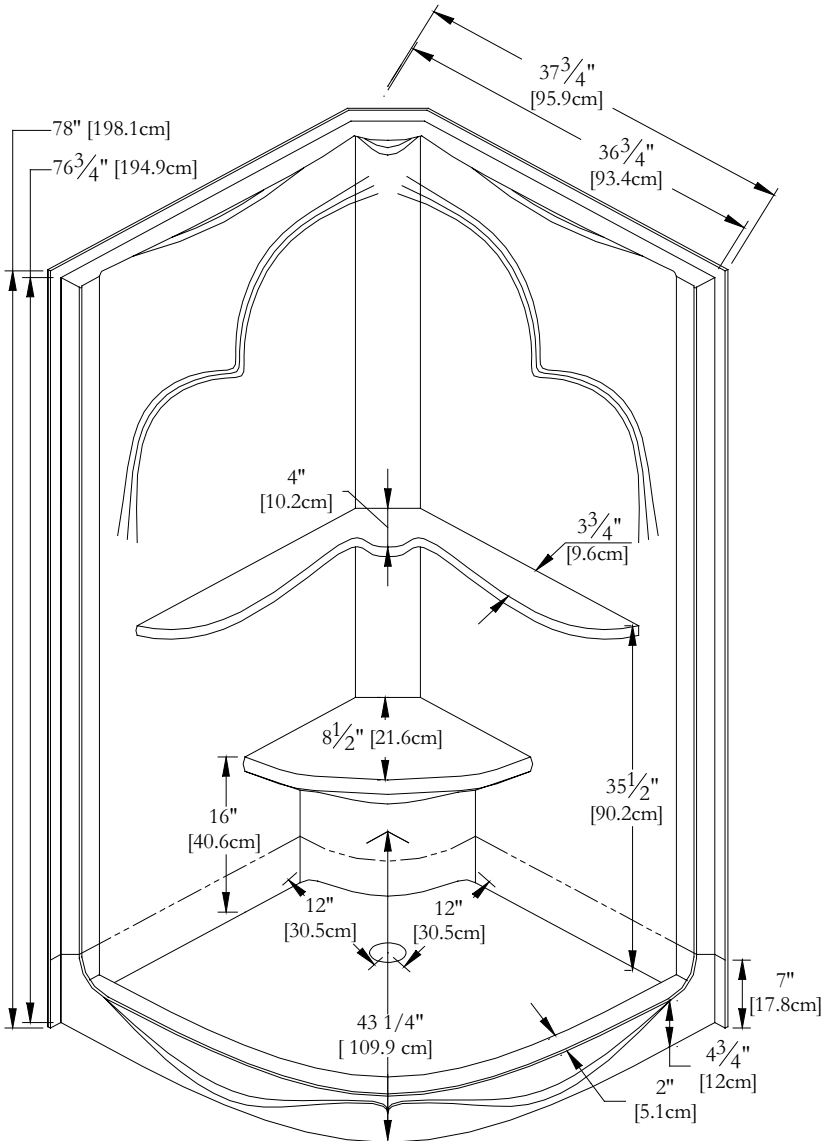

TECHNICAL SPECIFICATIONS

Shower Name : **Cumulus 36 [2 pieces]**
 Collection : Shower Collection
 Dimensions : **36 X 36 X 77**

FRONT VIEW

TOP VIEW

* All measurements are precise to ±1/4" [0.63 cm]. Technical specifications are subject to change without prior notice.

HYDRO SHOWER SYSTEM

* Optional Hydro-Massage systems are factory pre-plumbed as illustrated.

* Please specify **RIGHT** or **LEFT** on order for valve installation. Left hand shown.