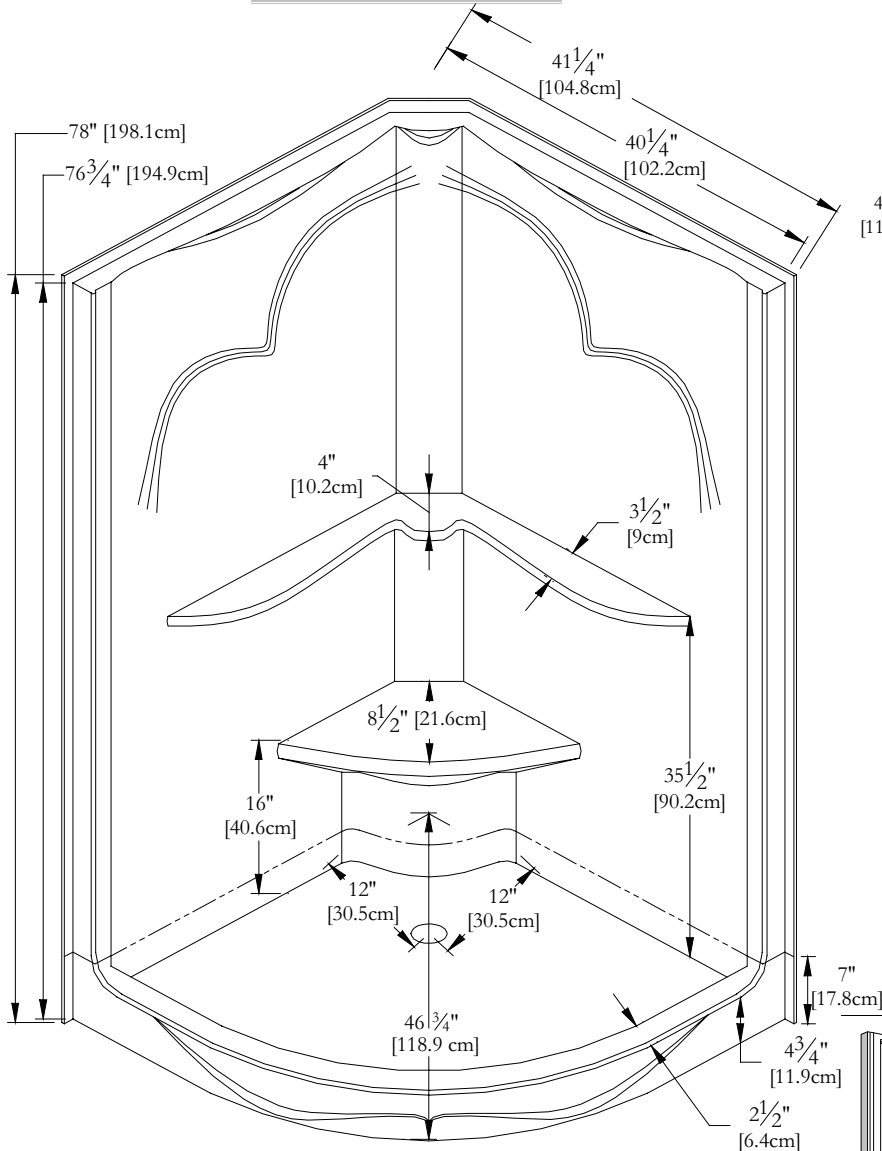

TECHNICAL SPECIFICATIONS

Shower Name : **Cumulus 40 [2 pieces]**
 Collection : **Shower Collection**
 Dimensions : **40 X 40 X 77**

Trois-Pistoles

FRONT VIEW

TOP VIEW

* All measurements are precise to $\pm 1/4"$ [0.63 cm]. Technical specifications are subject to change without prior notice.

HYDRO SHOWER SYSTEM

* Optional Hydro-Massage systems are factory pre-plumbed as illustrated.

* Please specify **RIGHT** or **LEFT** on order for valve installation. Left hand shown.