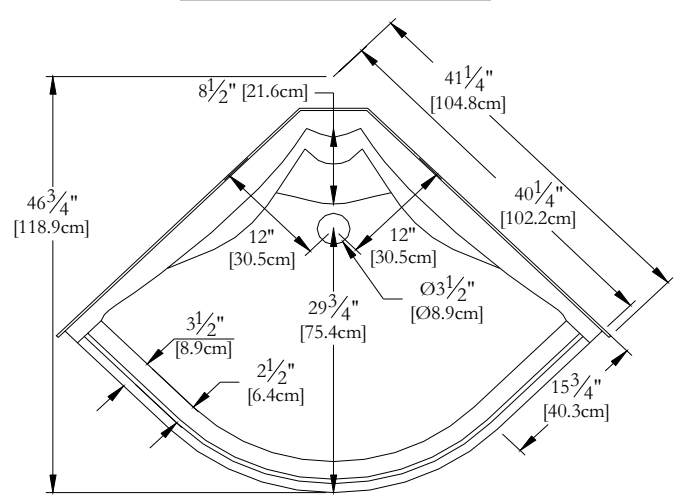

TECHNICAL SPECIFICATIONS

Shower Name : **Cumulus 40 [2 pieces]**
 Collection : **Shower Collection**
 Dimensions : **40 X 40 X 77**

Trois-Pistoles

FRONT VIEW

TOP VIEW

* All measurements are precise to $\pm 1/4"$ [0.63 cm]. Technical specifications are subject to change without prior notice.

HYDRO SHOWER SYSTEM

* Optional Hydro-Massage systems are factory pre-plumbed as illustrated.

* Please specify **RIGHT** or **LEFT** on order for valve installation. Left hand shown.