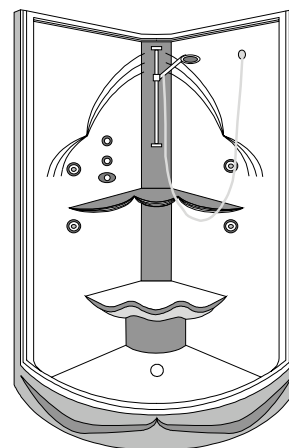

TECHNICAL SPECIFICATIONS

Shower Name : **Cumulus 40 [2 pieces]**
 Collection : **Shower Collection**
 Dimensions : **40 X 40 X 77**

Trois-Pistoles

FRONT VIEW

TOP VIEW

* All measurements are precise to $\pm 1/4"$ [0.63 cm]. Technical specifications are subject to change without prior notice.

HYDRO SHOWER SYSTEM

* Optional Hydro-Massage systems are factory pre-plumbed as illustrated.

* Please specify **RIGHT** or **LEFT** on order for valve installation. Left hand shown.