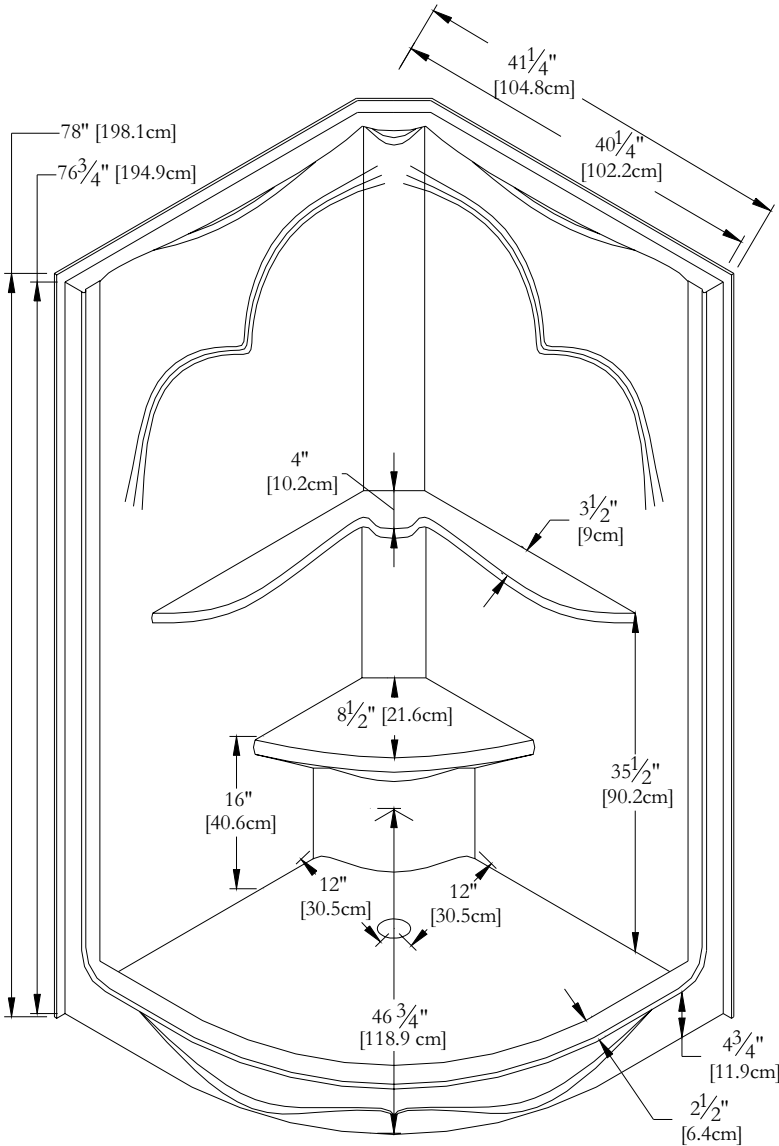

Shower Name : **Cumulus 40 [1 piece]**  
 Collection : **Shower Collection**  
 Dimensions : **40 X 40 X 77**

Trois-Pistoles

## FRONT VIEW

## TOP VIEW

\* All measurements are precise to  $\pm 1/4"$  [0.63 cm]. Technical specifications are subject to change without prior notice.