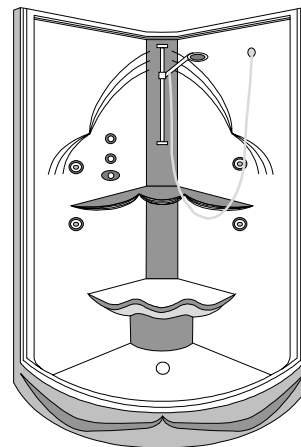

HYDRO SHOWER SYSTEM

* Optional Hydro-Massage systems are factory pre-plumbed as illustrated.

* Please specify **RIGHT** or **LEFT** on order for valve installation. Left hand shown.