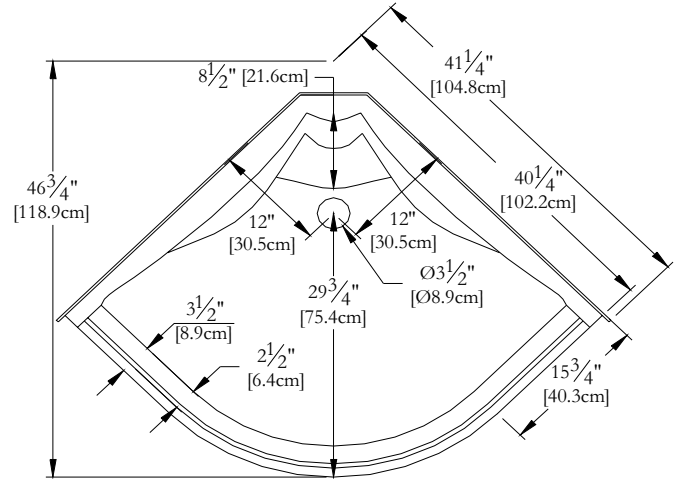

Shower Name : **Cumulus 40 [1 piece]**  
 Collection : **Shower Collection**  
 Dimensions : **40 X 40 X 77**

Trois-Pistoles

## FRONT VIEW

## TOP VIEW

\* All measurements are precise to  $\pm 1/4"$  [0.63 cm]. Technical specifications are subject to change without prior notice.