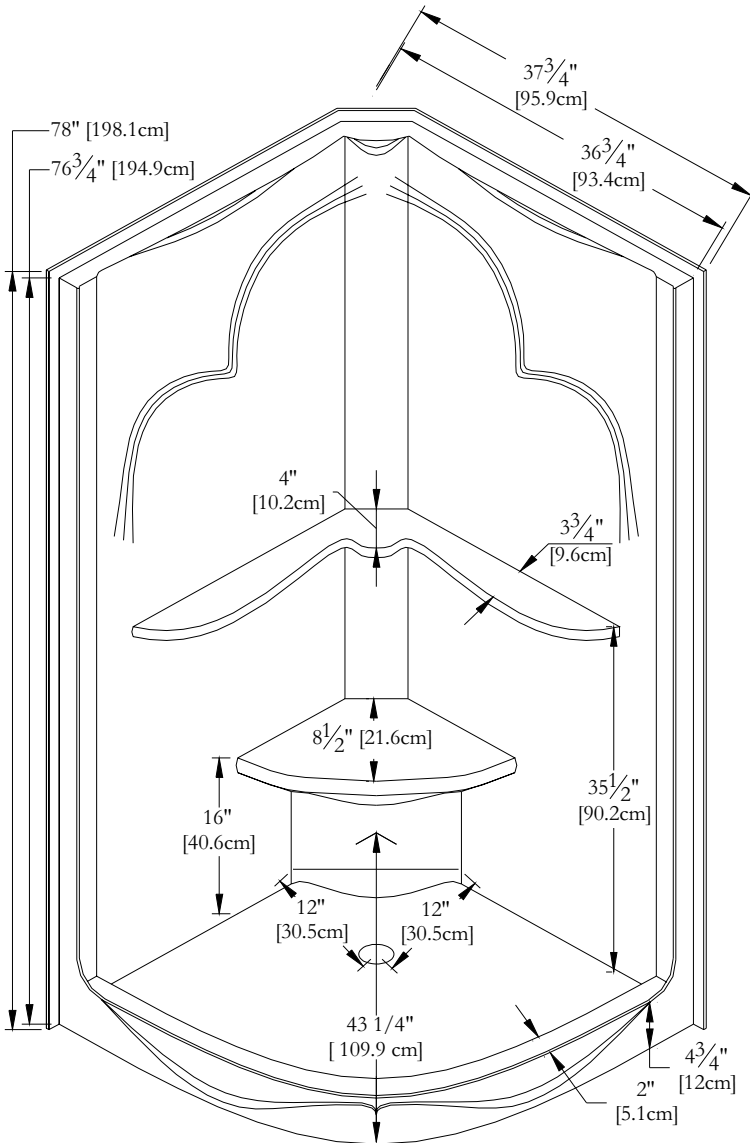

TECHNICAL SPECIFICATIONS

Shower Name : **Cumulus 36 [1 piece]**
 Collection : Shower Collection
 Dimensions : **36 X 36 X 77**

FRONT VIEW

TOP VIEW

* All measurements are precise to $\pm 1/4$ " [0.63 cm]. Technical specifications are subject to change without prior notice.

HYDRO SHOWER SYSTEM

* Optional Hydro-Massage systems are factory pre-plumbed as illustrated.

* Please specify **RIGHT** or **LEFT** on order for valve installation. Left hand shown.