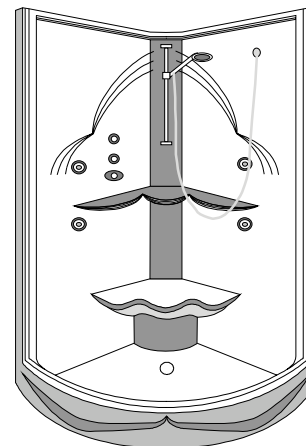

TECHNICAL SPECIFICATIONS

Shower Name : **Cumulus 36 [1 piece]**
 Collection : Shower Collection
 Dimensions : **36 X 36 X 77**

FRONT VIEW

TOP VIEW

* All measurements are precise to $\pm 1/4$ " [0.63 cm]. Technical specifications are subject to change without prior notice.

HYDRO SHOWER SYSTEM

* Optional Hydro-Massage systems are factory pre-plumbed as illustrated.

* Please specify **RIGHT** or **LEFT** on order for valve installation. Left hand shown.