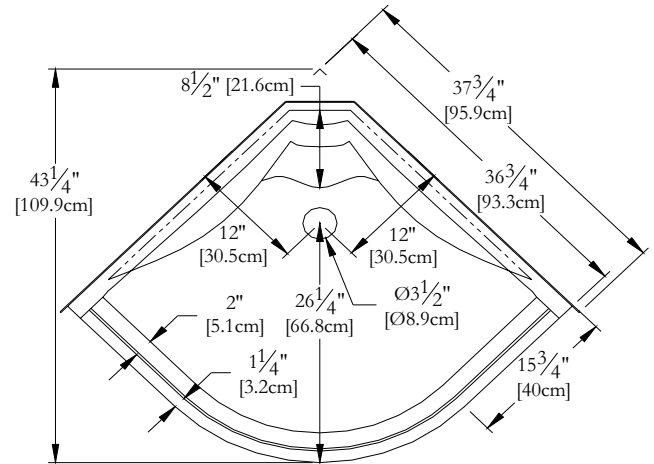

TECHNICAL SPECIFICATIONS

Shower Name : **Cumulus 36 [1 piece]**
 Collection : Shower Collection
 Dimensions : **36 X 36 X 77**

FRONT VIEW

TOP VIEW

* All measurements are precise to $\pm 1/4$ " [0.63 cm]. Technical specifications are subject to change without prior notice.

HYDRO SHOWER SYSTEM

* Optional Hydro-Massage systems are factory pre-plumbed as illustrated.

* Please specify **RIGHT** or **LEFT** on order for valve installation. Left hand shown.