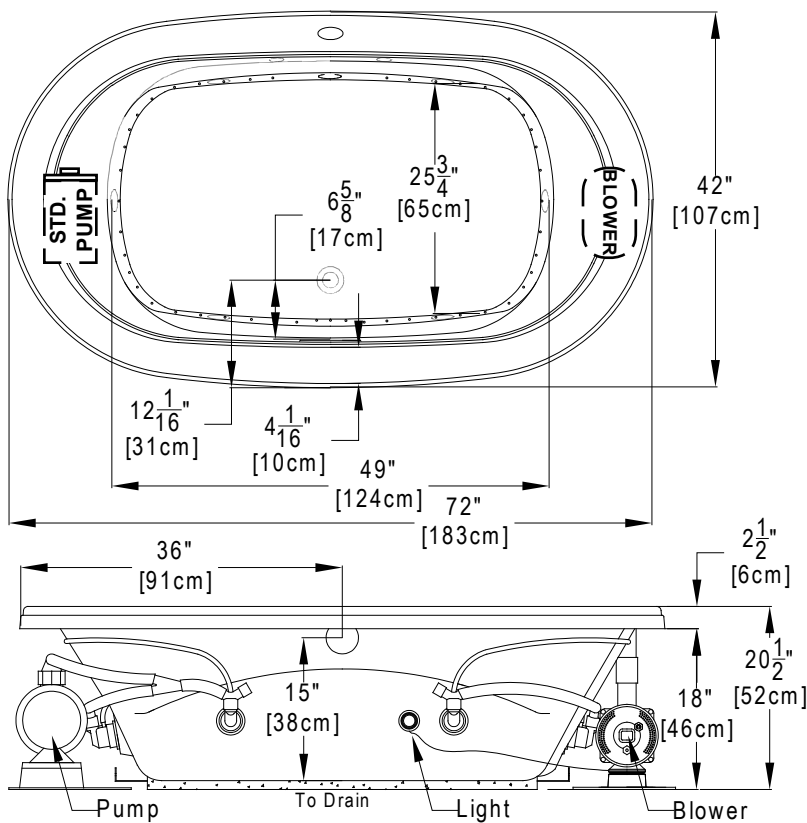

## Designer Collection Specifications

### Madeline™

Drop In Hole Size

**Note:** The pump and blower extend approximately 1" past the end radius of the bath. This requires angling the bath into the drop-in hole.

Dimensional Tolerances: +/- 1/4"

Patents recieved or pending.

Note: Dimensional Tolerances: ±1/4"

<b>Drop-in-Hole Size:</b>	See Diagram
<b>Operating Capacity:</b>	53 Gal.
<b>Overflow Capacity:</b>	77 Gal.
<b>Floor Loading / sq.ft.:</b>	52.2 lbs.
<b>Carton Weight:</b>	205 lbs.
<b>Cube:</b>	43.2 ft. <sup>3</sup>