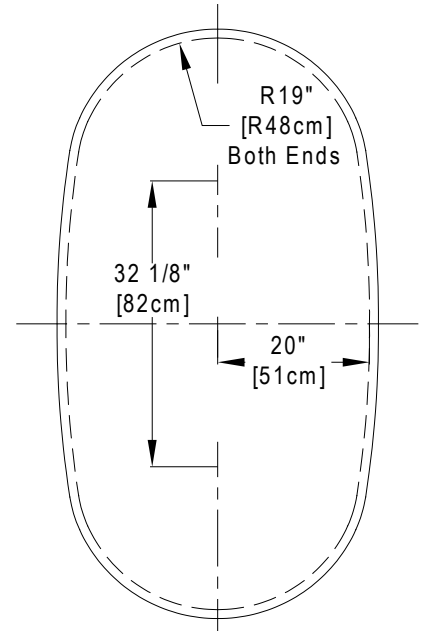

## Designer Collection Specifications

### Madeline™

Drop In Hole Size

**Note:** The pump and blower extend approximately 1" past the end radius of the bath. This requires angling the bath into the drop-in hole.

Dimensional Tolerances: +/- 1/4"

Patents recieved or pending.

Note: Dimensional Tolerances: ±1/4"

<b>Drop-in-Hole Size:</b>	See Diagram
<b>Operating Capacity:</b>	53 Gal.
<b>Overflow Capacity:</b>	77 Gal.
<b>Floor Loading / sq.ft.:</b>	52.2 lbs.
<b>Carton Weight:</b>	205 lbs.
<b>Cube:</b>	43.2 ft. <sup>3</sup>