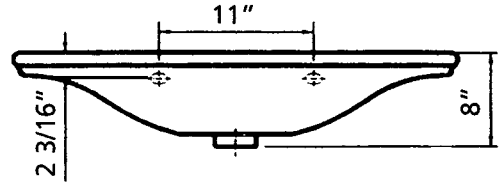

**Model # 960 - Riva Semi-cassa Vanity Basin - 31 1/2" x 19 1/2"**

**Model # 965 - Riva Vanity Cabinet**