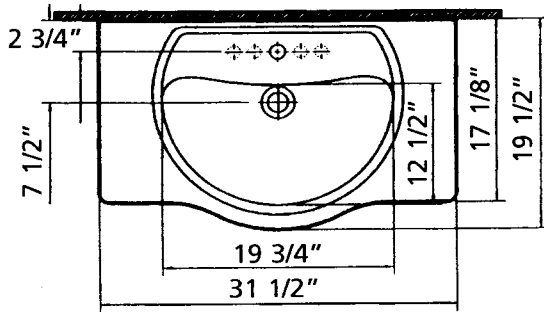

**Model # 960 - Riva Semi-cassa Vanity Basin - 31 1/2" x 19 1/2"**

**Model # 965 - Riva Vanity Cabinet**