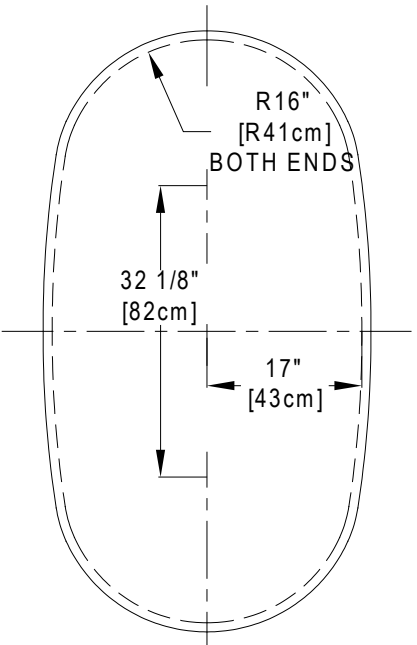

### Madeline™

Drop In Hole Size

**Note:** The pump and blower extend approximately 1" past the end radius of the bath. This requires angling the bath into the drop-in hole.

Dimensional Tolerances: +/- 1/4"

Patents recieved or pending.

Note: Dimensional Tolerances: ±1/4"

<b>Drop-in-Hole Size:</b>	See Diagram
<b>Operating Capacity:</b>	40 Gal.
<b>Overflow Capacity:</b>	61 Gal.
<b>Floor Loading / sq.ft.:</b>	54.0 lbs.
<b>Carton Weight:</b>	165 lbs.
<b>Cube:</b>	34.3 ft. <sup>3</sup>