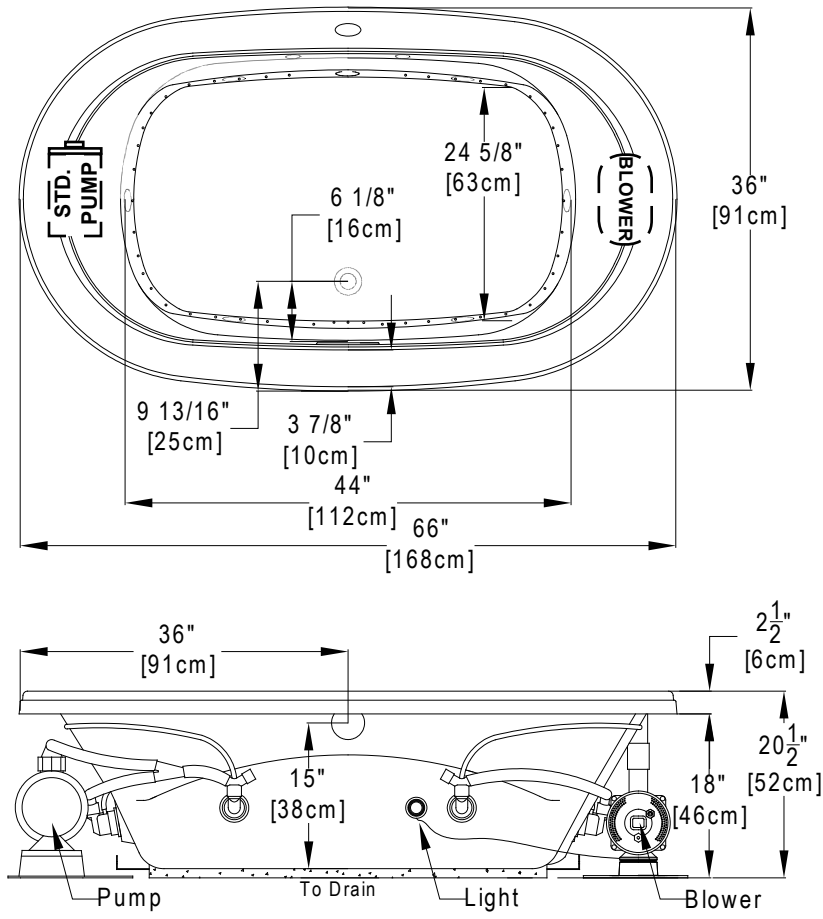

## Designer Collection Specifications

### Madeline™

Drop In Hole Size

**Note:** The pump and blower extend approximately 1" past the end radius of the bath. This requires angling the bath into the drop-in hole.

Dimensional Tolerances: +/- 1/4"

Patents recieved or pending.

Note: Dimensional Tolerances: ±1/4"

<b>Drop-in-Hole Size:</b>	See Diagram
<b>Operating Capacity:</b>	40 Gal.
<b>Overflow Capacity:</b>	61 Gal.
<b>Floor Loading / sq.ft.:</b>	54.0 lbs.
<b>Carton Weight:</b>	165 lbs.
<b>Cube:</b>	34.3 ft. <sup>3</sup>