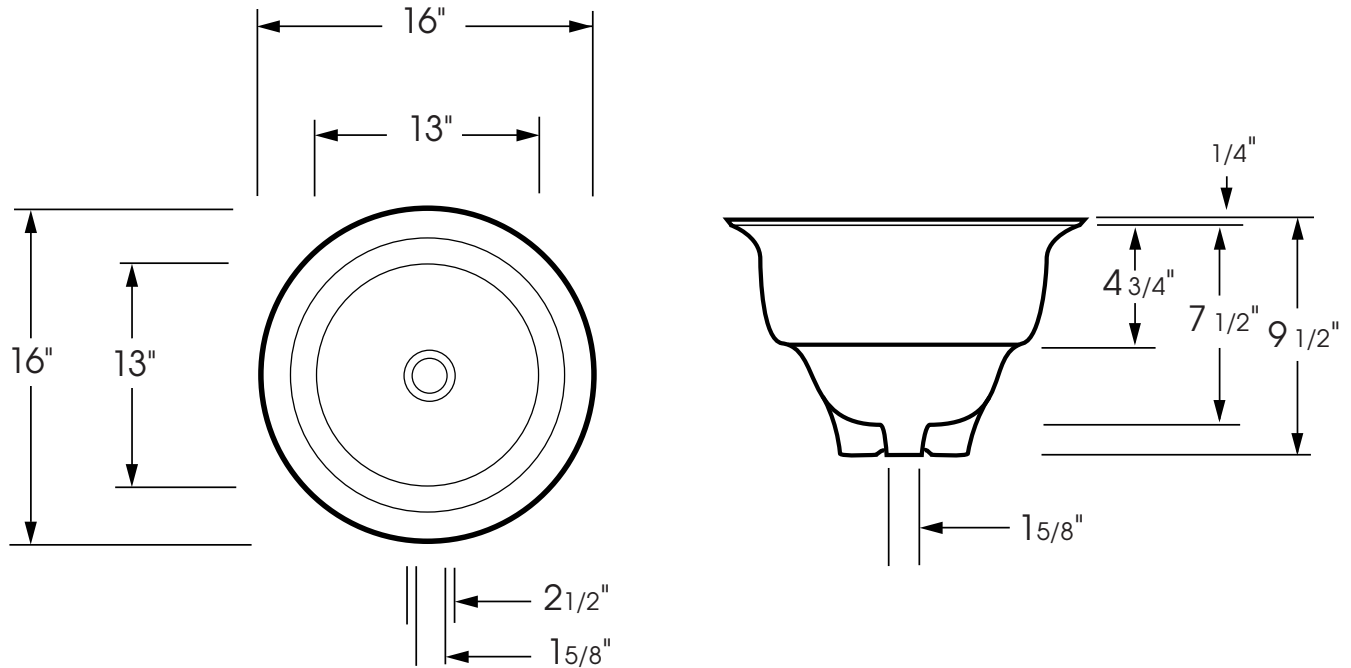

**CLARITA
IN PORCELAIN**

CLARITA

DIMENSIONS:
 Outside: 16" Dia. by 9 1/2"
 Inside: 13" Dia. by 7 3/4"

IMPORTANT:
 These basins are hand
 crafted. We recommend
 you wait for basin before
 making your counter top
 cut-out. All dimensions are
 approximate.