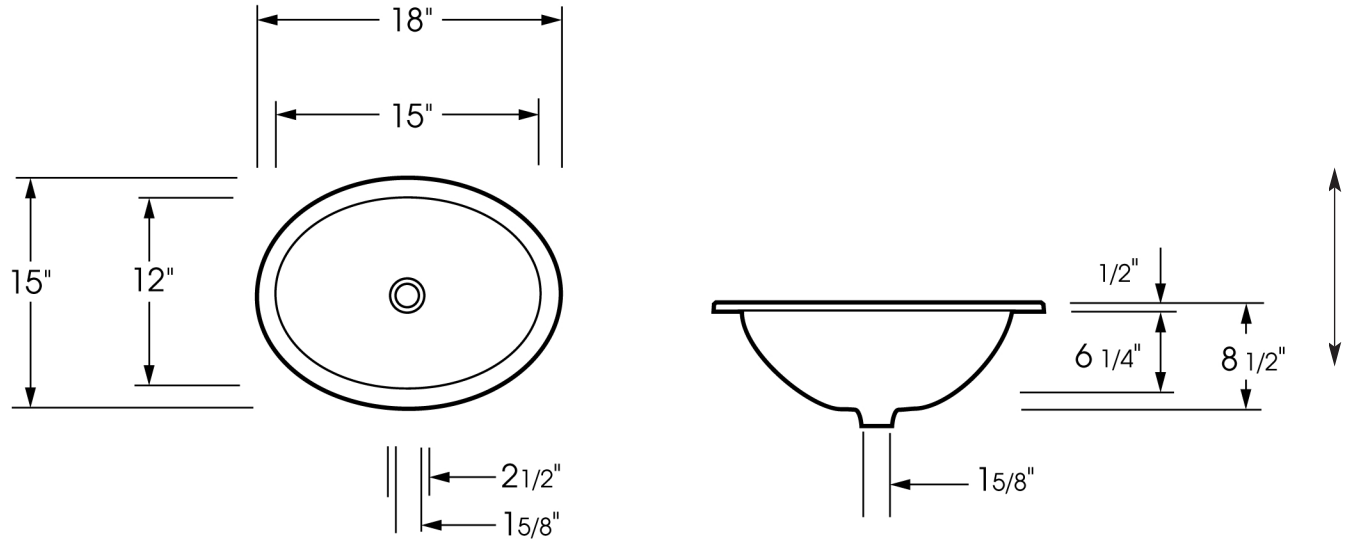

**SUZANNE/CHERYL
IN PORCELAIN**

**SUZANNE/CHERYL
IN PORCELAIN**

DIMENSIONS

Outside: 15" by 18"
 Inside: 12" by 15"
 Inside Depth: 6 3/4"

IMPORTANT:

These basins are hand crafted. We recommend you wait for basin before making your counter top cut-out. All dimensions are approximate.