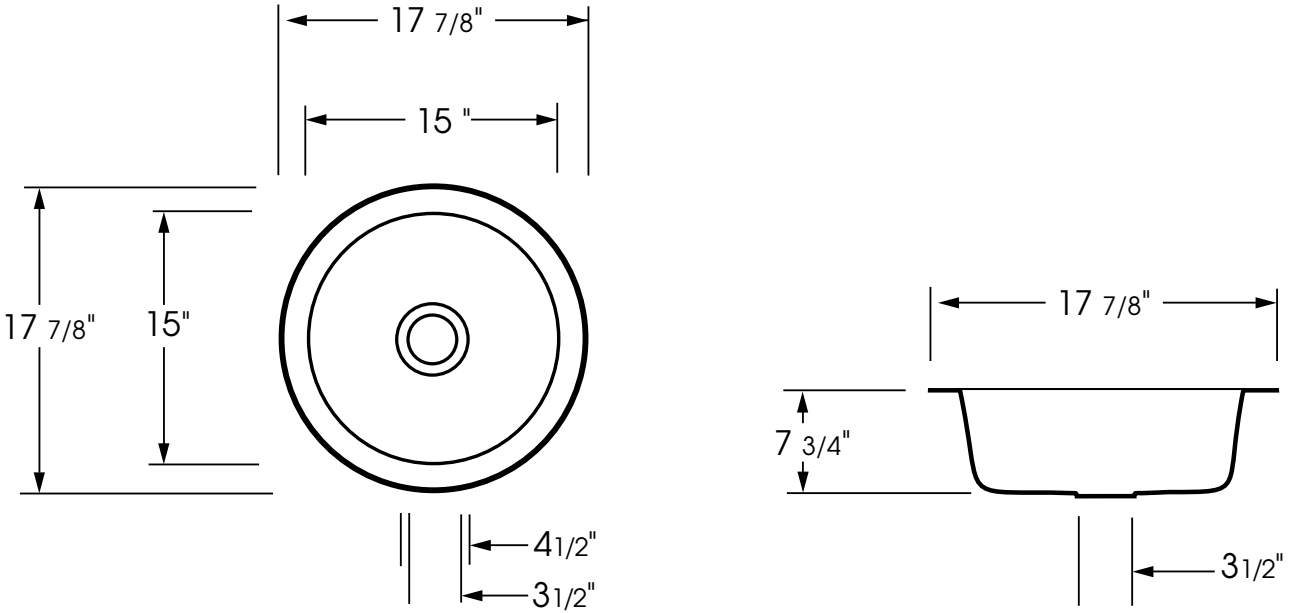

**CABO HAMMERTONE
IN ALEGRE**

**CABO HAMMERTONE
IN ALEGRE**

DIMENSIONS

Outside: 17 7/8" by 17 7/8"
 Inside: 15" by 15"
 Inside Depth: 7 3/4"

IMPORTANT:

These basins are hand crafted.
 We recommend you wait for
 basin before making your
 counter top cut-out. All
 dimensions are approximate.

OPTIONS

	Yes	No
Self-rimming	x	
Under Counter	x	