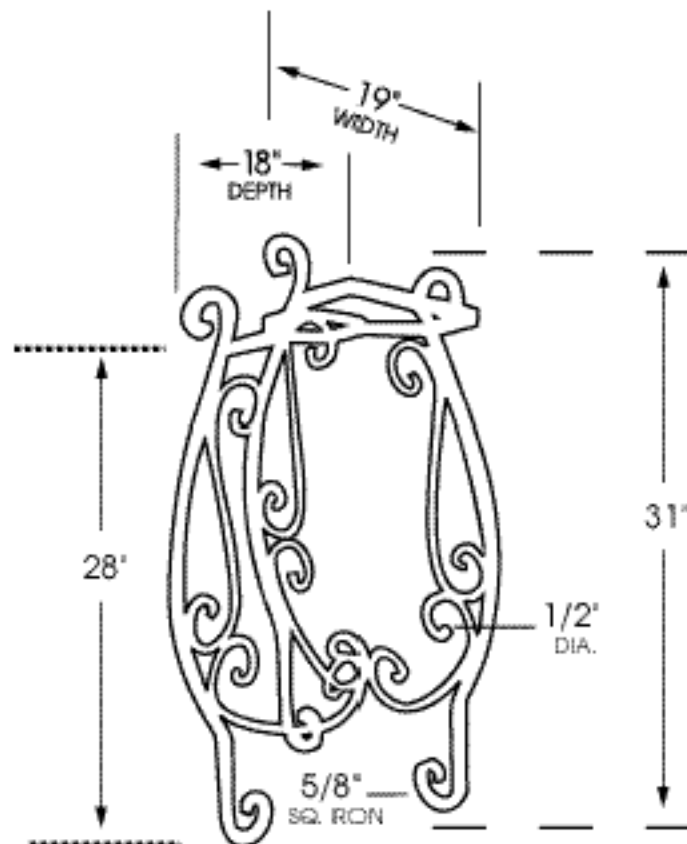

## BAROQUE WROUGHT IRON STAND

### BAROQUE WROUGHT IRON STAND

#### DIMENSIONS:

Depth: 18"  
Width: 19" by 19"  
Height: 31"  
Sink Support  
Ring to Floor: 28"  
Weight: 35 lbs.  
Square Iron Legs: 5/8"  
Decorative Iron: 1/2"

#### OPTIONS

Yes No

Self-rimming  
Under Counter