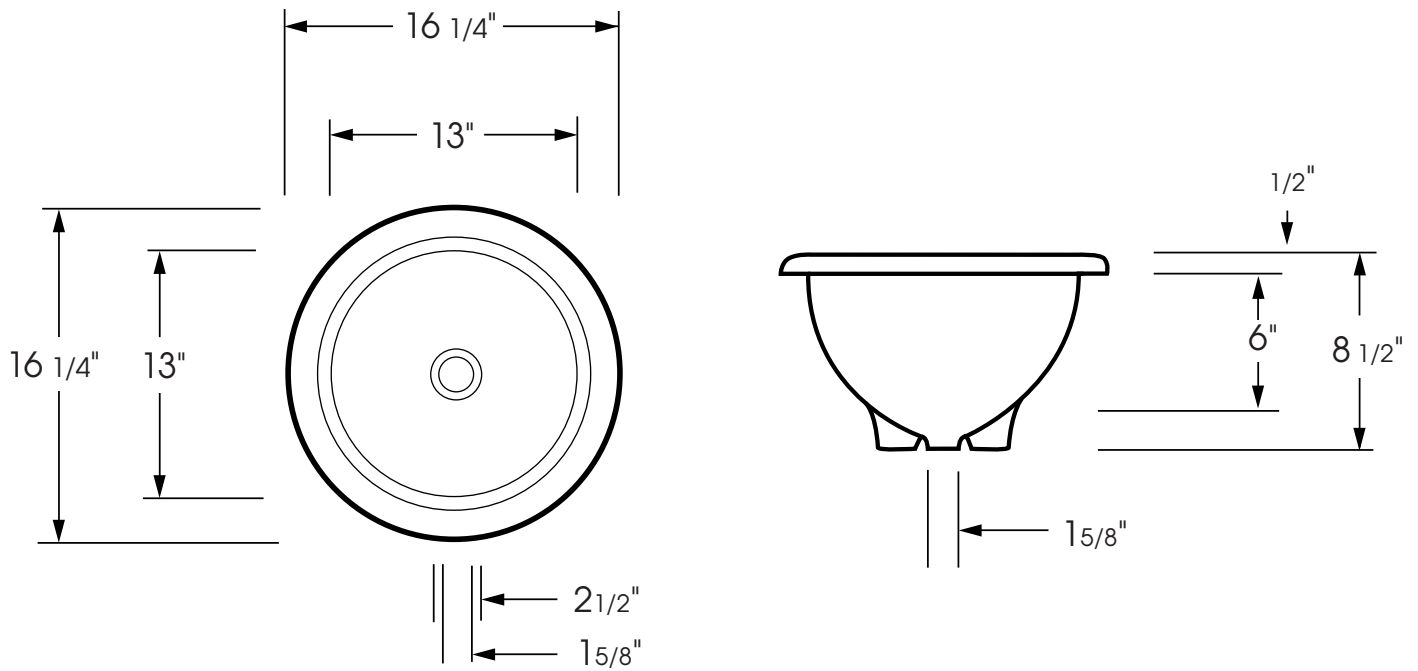

**AMBER  
IN PORCELAIN**

**AMBER**

DIMENSIONS:  
 Outside: 16 1/4" Dia.  
 Inside: 13" Dia.  
 Inside Depth: 6 1/2"

IMPORTANT:  
 These basins are hand  
 crafted. We recommend  
 you wait for basin before  
 making your counter top  
 cut-out. All dimensions are  
 approximate.