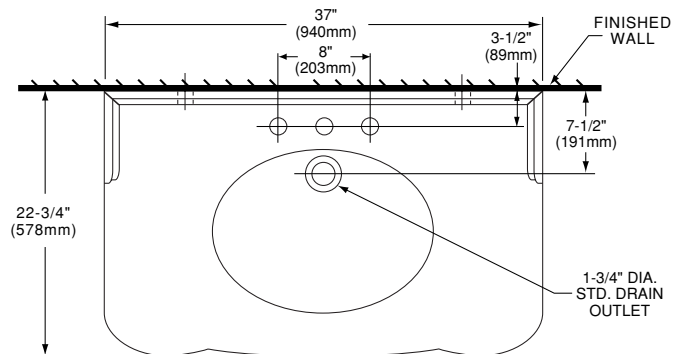

Kit Components:

- 89030 Petrachan chest
- 30118 Sonnet Petite top only – 8" CTC

Nominal Dimensions:

37" x 22 3/4" x 35" (940 x 578 x 889mm)

Bowl Sizes:

18-1/2" (470mm) wide
13-3/8" (340mm) front-to-back
6-3/8" (162mm) deep

Fixture Dimensions conform to ANSI Standard
A112.19.3M & A112.19.2M

Shown with Palace™ faucet (5636.801)

DEPTH WITH DRAWER OPEN 29-3/4" (756MM)

Furniture

To Be Specified

- Color:
- Faucet:
- Faucet Finish:
- Supplies:
- 1-1/4" Trap:
- Nipple:

NOTES:

- ★ DIMENSIONS SHOWN FOR LOCATION OF SUPPLIES AND "P" TRAP ARE SUGGESTED.
- FOR REINFORCEMENT ONLY. TAKE ACTUAL DIMENSIONS FROM FIXTURE. MOUNTING FEATURES TO BE FURNISHED BY OTHERS. PROVIDE SUITABLE REINFORCEMENT FOR ALL WALL SUPPORTS. FITTINGS NOT INCLUDED AND MUST BE ORDERED SEPARATELY. INSTALLATION INSTRUCTIONS SUPPLIED WITH LAVATORY.

IMPORTANT: Dimensions of fixtures are nominal and may vary within the range of tolerances established by ANSI Standard A112.19.3M. These measurements are subject to change or cancellation. No responsibility is assumed for use of superseded or voided pages.