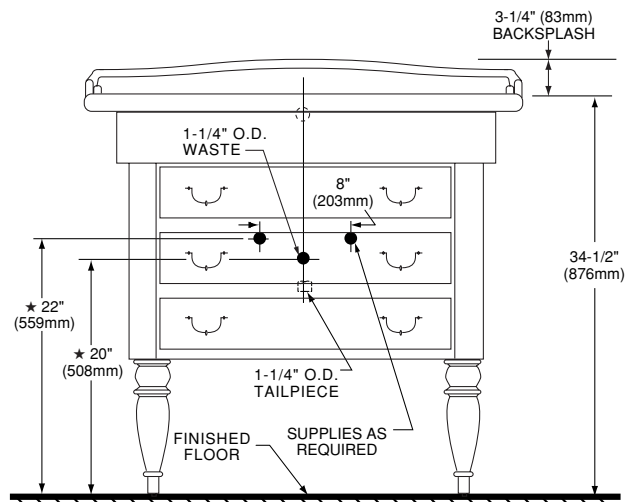

Kit Components:

- 89030 Petrachan chest
- 30118 Sonnet Petite top only – 8" CTC

Nominal Dimensions:

37" x 22 3/4" x 35" (940 x 578 x 889mm)

Bowl Sizes:

18-1/2" (470mm) wide
13-3/8" (340mm) front-to-back
6-3/8" (162mm) deep

Fixture Dimensions conform to ANSI Standard
A112.19.3M & A112.19.2M

Shown with Palace™ faucet (5636.801)

DEPTH WITH DRAWER OPEN 29-3/4" (756MM)

Furniture

To Be Specified

- Color:
- Faucet:
- Faucet Finish:
- Supplies:
- 1-1/4" Trap:
- Nipple:

NOTES:

- ★ DIMENSIONS SHOWN FOR LOCATION OF SUPPLIES AND "P" TRAP ARE SUGGESTED.
- FOR REINFORCEMENT ONLY. TAKE ACTUAL DIMENSIONS FROM FIXTURE. MOUNTING FEATURES TO BE FURNISHED BY OTHERS. PROVIDE SUITABLE REINFORCEMENT FOR ALL WALL SUPPORTS. FITTINGS NOT INCLUDED AND MUST BE ORDERED SEPARATELY. INSTALLATION INSTRUCTIONS SUPPLIED WITH LAVATORY.

IMPORTANT: Dimensions of fixtures are nominal and may vary within the range of tolerances established by ANSI Standard A112.19.3M. These measurements are subject to change or cancellation. No responsibility is assumed for use of superseded or voided pages.