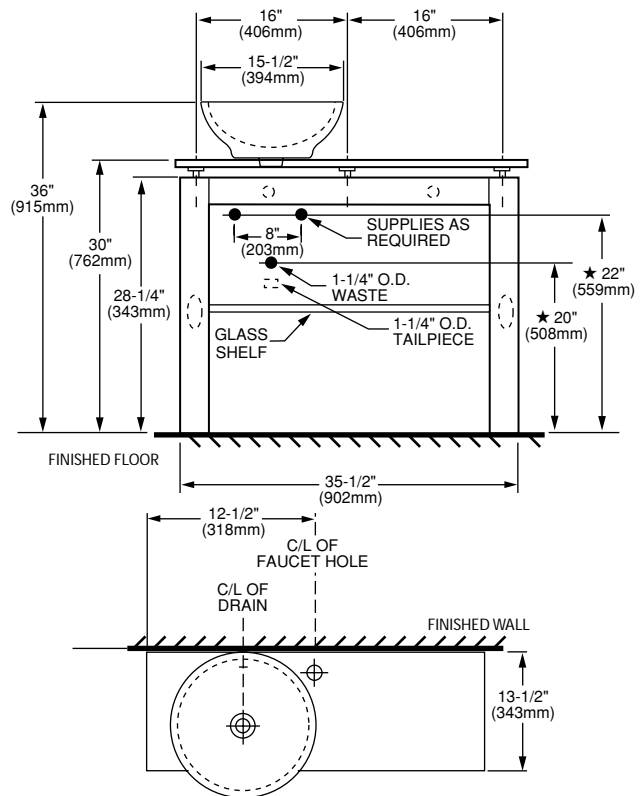

KYOMI MARBLE TABLE, KIT# 89780

- Minimalist Italian design features harmonious blend of materials including Carrera marble top, wood framing, and glass
- Carrera marble top comes pre-cut for Como™ above counter lavatory and pre-drilled for single hole post style faucet
- Lower clear glass shelf at 14-1/4" height
- Marble top not reversible. Install as left side basin
- Available in Wenge (610) or Italian Cherry (600) finish
- Made in Italy

Kit Components:

- 30190 Kyomi marble table frame
- 32190 Kyomi marble table glass shelf
- 31191 Kyomi marble top
- 15010 Como above counter lavatory with integral overflow

Nominal Overall Dimensions:

36" x 13-1/2" x 36" (915 x 343 x 915mm)
with lavatory, 30" (762mm) height without lavatory

Fixture Dimensions conform to ANSI Standard
A112.19.3M & A112.19.2M

To Be Specified

- Color:
- Faucet:
- Faucet Finish:
- Supplies:
- 1-1/4" Trap:
- Nipple:

NOTES:

- ★ DIMENSIONS SHOWN FOR LOCATION OF SUPPLIES AND "P" TRAP ARE SUGGESTED.
- FOR REINFORCEMENT ONLY. TAKE ACTUAL DIMENSIONS FROM FIXTURE. MOUNTING FEATURES TO BE FURNISHED BY OTHERS. PROVIDE SUITABLE REINFORCEMENT FOR ALL WALL SUPPORTS. FITTINGS NOT INCLUDED AND MUST BE ORDERED SEPARATELY. INSTALLATION INSTRUCTIONS SUPPLIED WITH LAVATORY.

IMPORTANT: Dimensions of fixtures are nominal and may vary within the range of tolerances established by ANSI Standard A112.19.3M. These measurements are subject to change or cancellation. No responsibility is assumed for use of superseded or voided pages.