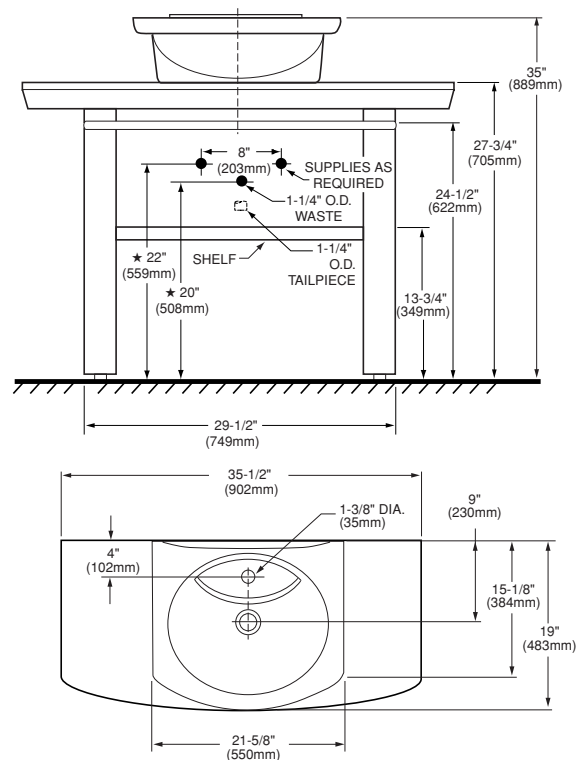

Kit Components:

- 89400** L'Expression Zen console table with attached chrome bar in Wenge finish (610)
- 10441** L'Expression Square above counter lavatory

Nominal Overall Dimensions:

35-1/2" x 19" x 35" (902 x 483 x 889mm)
27" (685mm) Height without lavatory

Fixture Dimensions conform to ANSI Standard
A112.19.3M & A112.19.2M

Replacement Components:

- 89400-00.002** Chrome towel bar only

To Be Specified

- Console Finish:
- Faucet:
- Faucet Finish:
- Supplies:
- 1-1/4" Trap:
- Nipple:

Shown with Iperbole™ faucet (5131.101)

NOTES:

- ★ DIMENSIONS SHOWN FOR LOCATION OF SUPPLIES AND "P" TRAP ARE SUGGESTED.
- FOR REINFORCEMENT ONLY. TAKE ACTUAL DIMENSIONS FROM FIXTURE. MOUNTING FEATURES TO BE FURNISHED BY OTHERS. PROVIDE SUITABLE REINFORCEMENT FOR ALL WALL SUPPORTS. FITTINGS NOT INCLUDED AND MUST BE ORDERED SEPARATELY. INSTALLATION INSTRUCTIONS SUPPLIED WITH LAVATORY.

IMPORTANT: Dimensions of fixtures are nominal and may vary within the range of tolerances established by ANSI Standard A112.19.3M. These measurements are subject to change or cancellation. No responsibility is assumed for use of superseded or voided pages.