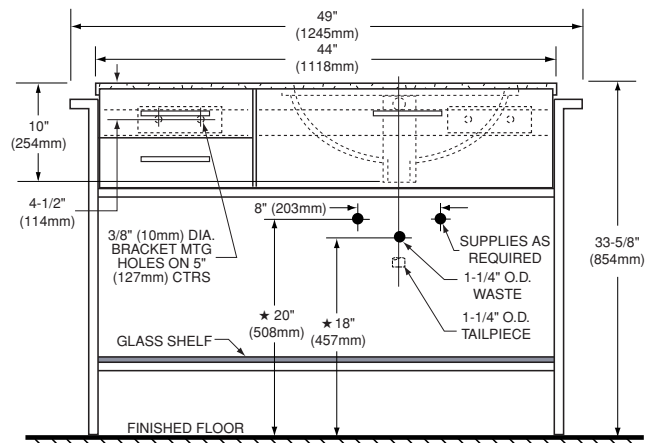

Kit Components:

- 31250 Dune console frame
- 31240 Dune glass shelf
- 30230 Dune console
- 31238 Dune Travertine 8" top
- 11060 Dune undercounter

Nominal Overall Dimensions:

49" x 22-1/4" x 33-5/8" (1245 x 565 x 854mm)

Bowl Inside Dimensions:

19-3/4" (502mm) wide
14" (356mm) front to back
8" (203mm) depth

Fixture Dimensions conform to ANSI Standard A112.19.2M

To Be Specified

- Faucet:
- Faucet Finish:
- Supplies:
- 1-1/4" Trap:
- Nipple:

NOTES:

- ★ DIMENSIONS SHOWN FOR LOCATION OF SUPPLIES AND "P" TRAP ARE SUGGESTED.
- FOR REINFORCEMENT ONLY. TAKE ACTUAL DIMENSIONS FROM FIXTURE. MOUNTING FEATURES TO BE FURNISHED BY OTHERS. PROVIDE SUITABLE REINFORCEMENT FOR ALL WALL SUPPORTS. FITTINGS NOT INCLUDED AND MUST BE ORDERED SEPARATELY. INSTALLATION INSTRUCTIONS SUPPLIED WITH LAVATORY.

IMPORTANT: Dimensions of fixtures are nominal and may vary within the range of tolerances established by ANSI Standard A112.19.2M. These measurements are subject to change or cancellation. No responsibility is assumed for use of superseded or voided pages.