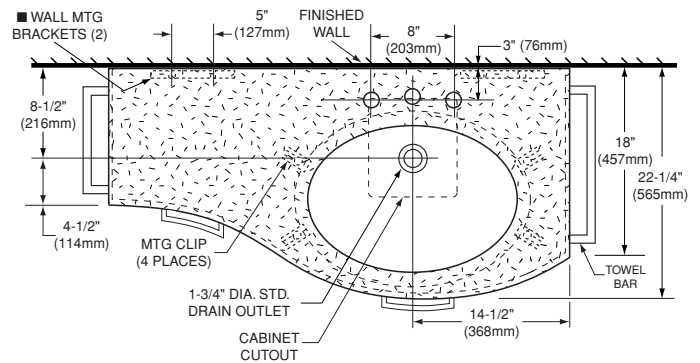

Kit Components:

- 31250 Dune console frame
- 31240 Dune glass shelf
- 30230 Dune console
- 31238 Dune Travertine 8" top
- 11060 Dune undercounter

Nominal Overall Dimensions:

49" x 22-1/4" x 33-5/8" (1245 x 565 x 854mm)

Bowl Inside Dimensions:

19-3/4" (502mm) wide
14" (356mm) front to back
8" (203mm) depth

Fixture Dimensions conform to ANSI Standard A112.19.2M

To Be Specified

- Faucet:
- Faucet Finish:
- Supplies:
- 1-1/4" Trap:
- Nipple:

NOTES:

- ★ DIMENSIONS SHOWN FOR LOCATION OF SUPPLIES AND "P" TRAP ARE SUGGESTED.
- FOR REINFORCEMENT ONLY. TAKE ACTUAL DIMENSIONS FROM FIXTURE. MOUNTING FEATURES TO BE FURNISHED BY OTHERS. PROVIDE SUITABLE REINFORCEMENT FOR ALL WALL SUPPORTS. FITTINGS NOT INCLUDED AND MUST BE ORDERED SEPARATELY. INSTALLATION INSTRUCTIONS SUPPLIED WITH LAVATORY.

IMPORTANT: Dimensions of fixtures are nominal and may vary within the range of tolerances established by ANSI Standard A112.19.2M. These measurements are subject to change or cancellation. No responsibility is assumed for use of superseded or voided pages.