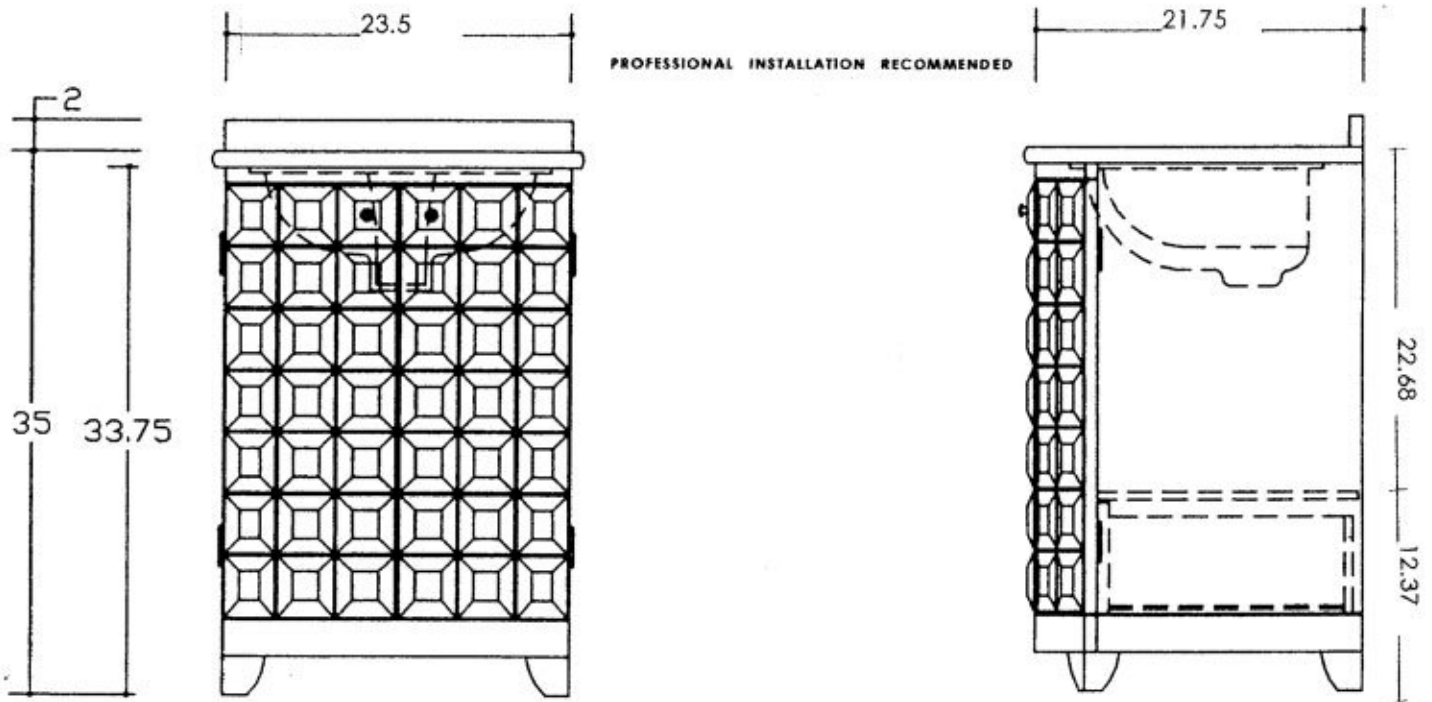

Parker

SERIES 125 SPECIFICATIONS

125203 MIRROR
125224 VANITY

PLEASE SPECIFY FINISH SELECTION
1.25" (3 cm) SOLID STONE TOP
FULL BULLNOSE EDGE TREATMENT STANDARD
2" BACKSPLASH
VITREOUS CHINA UNDERMOUNT BASIN
HANDCRAFTED FURNITURE
HARDWARE INCLUDED
2 FUNCTIONAL DOORS
1 INTERIOR DRAWER
ADJUSTABLE LEVELERS

DESIGN COPYRIGHT PROTECTED 2005 FORMS+*Features*™
DESIGNER: MM REYNOLDS

Plan View