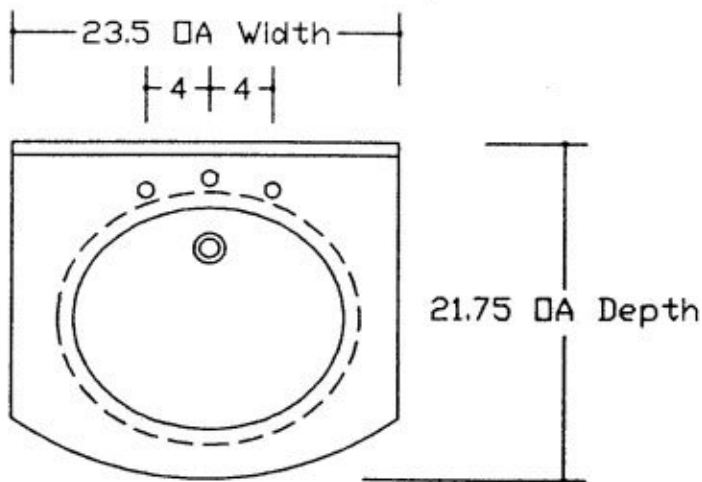

Parker

SERIES 125 SPECIFICATIONS

125203 MIRROR
125224 VANITY

PLEASE SPECIFY FINISH SELECTION
1.25" (3 cm) SOLID STONE TOP
FULL BULLNOSE EDGE TREATMENT STANDARD
2" BACKSPLASH
VITREOUS CHINA UNDERMOUNT BASIN
HANDCRAFTED FURNITURE
HARDWARE INCLUDED
2 FUNCTIONAL DOORS
1 INTERIOR DRAWER
ADJUSTABLE LEVELERS

DESIGN COPYRIGHT PROTECTED 2005 FORMS+*Features*™
DESIGNER: MM REYNOLDS

Plan View