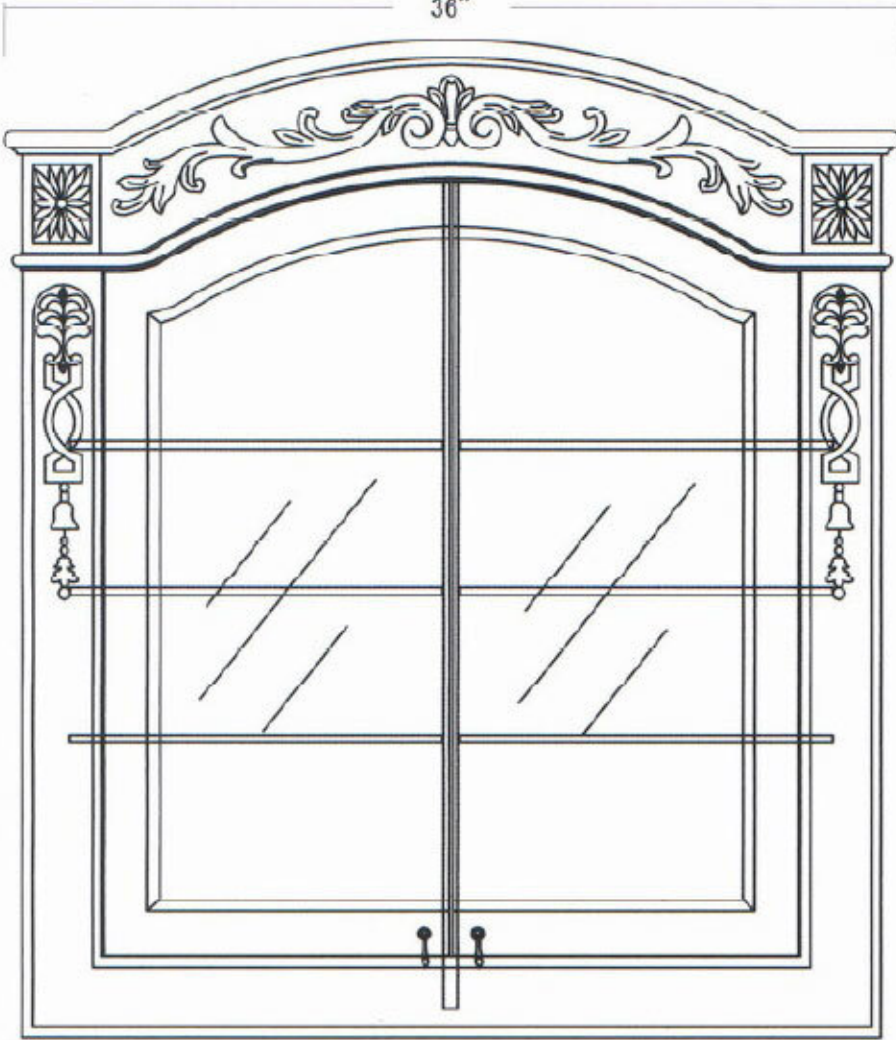

LMC36

Top Width 36"

Box Width 32½"

TOP VIEW

Glass Sheleves:

15"Wx3-9/16"Dx5/16"THK/6pcs

Mirror Size:

11-7/16"Wx22-3/8"L/2pcs

W/ 1" beveled

36"

Bottom Width 34½"

FRONT VIEW

Box Height 34"

Ova | Height 40"

Box Depth 4"

Oval Depth 4¼"

SIDE VIEW