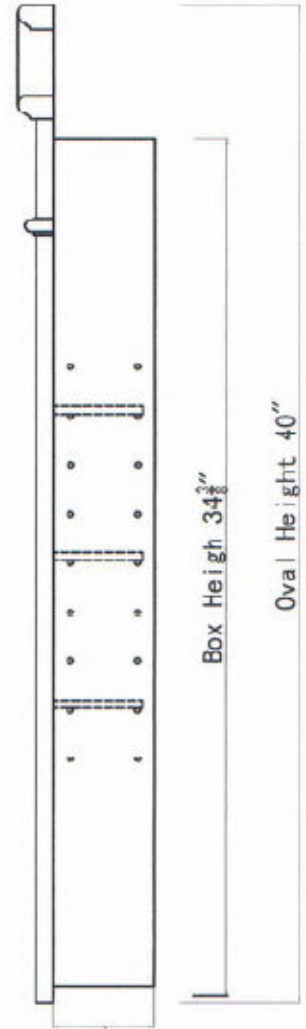

LMC36

Top Width 36"

Box Width 32½"

TOP VIEW

Glass Sheleves:

15"Wx3-9/16"Dx5/16"THK/6pcs

Mirror Size:

11-7/16"Wx22-3/8"L/2pcs

W/ 1" beveled

36"

Bottom Width 34½"

FRONT VIEW

Box Height 34"

Ova | Height 40"

Box Depth 4"

Oval Depth 4¼"

SIDE VIEW