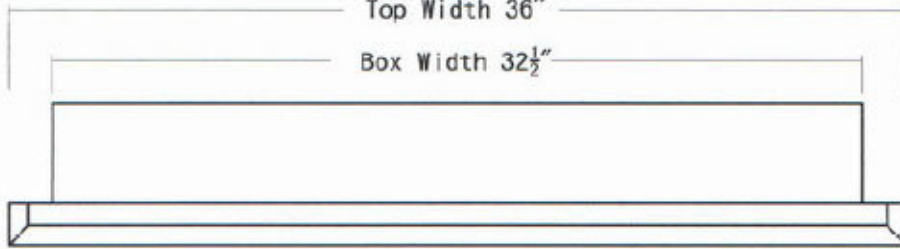

LMC36

Top Width 36"

Box Width 32½"

TOP VIEW

Glass Sheleves:

15"Wx3-9/16"Dx5/16"THK/6pcs

Mirror Size:

11-7/16"Wx22-3/8"L/2pcs

W/ 1" beveled

36"

Bottom Width 34½"

FRONT VIEW

Box Height 34"

Ova | Height 40"

Box Depth 4"

Oval Depth 4¼"