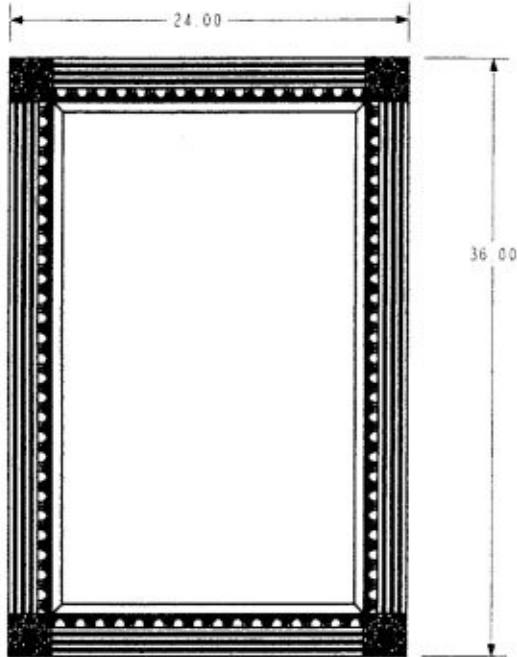

Josephine

SERIES 103 SPECIFICATIONS

103204 MIRROR

103224 VANITY

- PLEASE SPECIFY FINISH SELECTION**
- 1.25" (3 cm) SOLID STONE TOP
 - FULL BULLNOSE EDGE TREATMENT STANDARD
 - 4" BACKSPLASH
 - *OPTIONAL 'SHAPED' BACKSPLASH AVAILABLE
 - VITREOUS CHINA UNDERMOUNT BASIN
 - HANDCRAFTED FURNITURE
 - HARDWARE INCLUDED
 - 1 INTERIOR DRAWER
 - 2 FUNCTIONAL EXTERIOR DOORS
 - HAND CUT AND APPLIED INLAYS
 - ADJUSTABLE LEVELERS