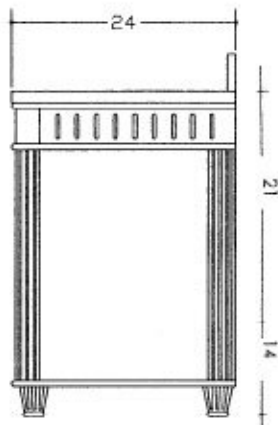

Josephine

SERIES 100 SPECIFICATIONS

103204 MIRROR

103230 VANITY

PLEASE SPECIFY FINISH SELECTION

- 1.25" (3 cm) SOLID STONE TOP
- FULL BULLNOSE EDGE TREATMENT STANDARD
- 4" BACKSPLASH
- *OPTIONAL 'SHAPED' BACKSPLASH AVAILABLE
- VITREOUS CHINA UNDERMOUNT BASIN
- HANDCRAFTED FURNITURE
- HARDWARE INCLUDED
- 1 INTERIOR DRAWER
- 2 FUNCTIONAL EXTERIOR DOORS
- HAND CUT AND APPLIED INLAIS
- ADJUSTABLE LEVELERS

DESIGN COPYRIGHT PROTECTED 2005 FORMS® Furniture
DESIGNER: M.M. REYNOLDS

PROFESSIONAL INSTALLATION RECOMMENDED

Plan View