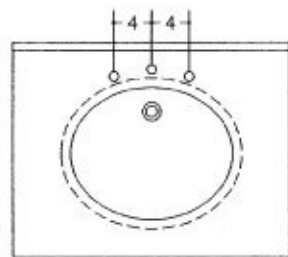

Josephine

SERIES 100 SPECIFICATIONS

103204 MIRROR

103230 VANITY

PLEASE SPECIFY FINISH SELECTION

- 1.25" (3 cm) SOLID STONE TOP
- FULL BULLNOSE EDGE TREATMENT STANDARD
- 4" BACKSPLASH
- *OPTIONAL 'SHAPED' BACKSPLASH AVAILABLE
- VITREOUS CHINA UNDERMOUNT BASIN
- HANDCRAFTED FURNITURE
- HARDWARE INCLUDED
- 1 INTERIOR DRAWER
- 2 FUNCTIONAL EXTERIOR DOORS
- HAND CUT AND APPLIED INLAIS
- ADJUSTABLE LEVELERS

DESIGN COPYRIGHT PROTECTED 2005 FORMS® Furniture
DESIGNER: M.M. REYNOLDS

PROFESSIONAL INSTALLATION RECOMMENDED

Plan View