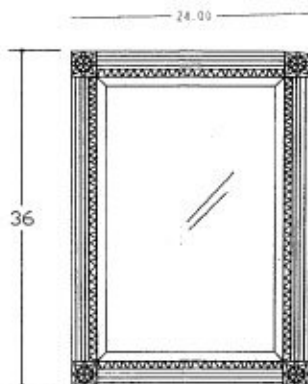

Josephine

SERIES 100 SPECIFICATIONS

103204 MIRROR

103230 VANITY

PLEASE SPECIFY FINISH SELECTION

- 1.25" (3 cm) SOLID STONE TOP
- FULL BULLNOSE EDGE TREATMENT STANDARD
- 4" BACKSPLASH
- *OPTIONAL 'SHAPED' BACKSPLASH AVAILABLE
- VITREOUS CHINA UNDERMOUNT BASIN
- HANDCRAFTED FURNITURE
- HARDWARE INCLUDED
- 1 INTERIOR DRAWER
- 2 FUNCTIONAL EXTERIOR DOORS
- HAND CUT AND APPLIED INLAIS
- ADJUSTABLE LEVELERS

DESIGN COPYRIGHT PROTECTED 2005 FORMS® Furniture
DESIGNER: M.M. REYNOLDS

PROFESSIONAL INSTALLATION RECOMMENDED

Plan View