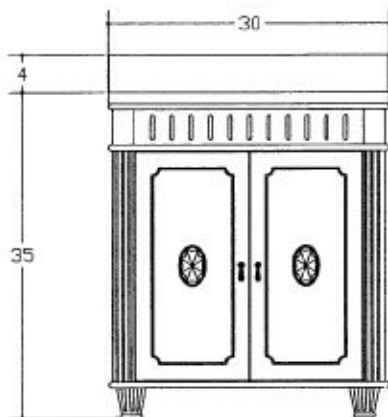

Josephine

SERIES 100 SPECIFICATIONS

103204 MIRROR

103230 VANITY

PLEASE SPECIFY FINISH SELECTION

- 1.25" (3 cm) SOLID STONE TOP
- FULL BULLNOSE EDGE TREATMENT STANDARD
- 4" BACKSPLASH
- *OPTIONAL 'SHAPED' BACKSPLASH AVAILABLE
- VITREOUS CHINA UNDERMOUNT BASIN
- HANDCRAFTED FURNITURE
- HARDWARE INCLUDED
- 1 INTERIOR DRAWER
- 2 FUNCTIONAL EXTERIOR DOORS
- HAND CUT AND APPLIED INLAIS
- ADJUSTABLE LEVELERS

DESIGN COPYRIGHT PROTECTED 2005 FORMS® Furniture
DESIGNER: M.M. REYNOLDS

PROFESSIONAL INSTALLATION RECOMMENDED

Plan View