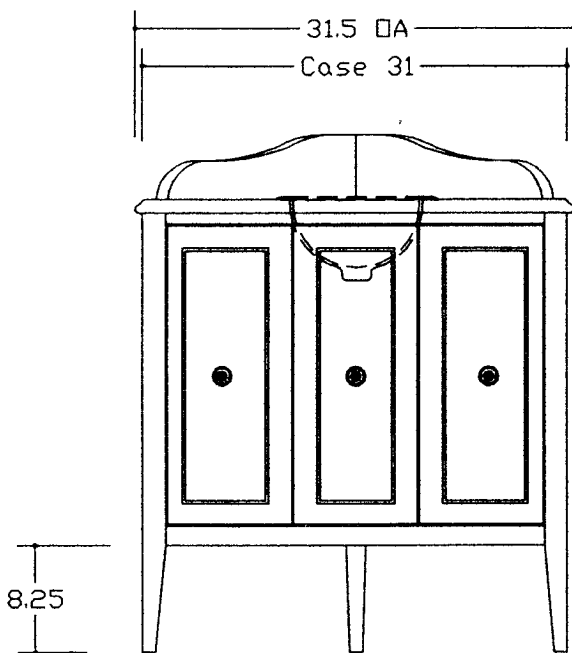

Darcy

SERIES 107 SPECIFICATIONS

107231 CORNER VANITY

PLEASE SPECIFY FINISH SELECTION

1.25" (3 cm) SOLID STONE TOP

OGEE EDGE TREATMENT STANDARD

4" BACKSPLASH

*OPTIONAL 'SHAPED' BACKSPLASH AVAILABLE

VITREOUS CHINA UNDERMOUNT BASIN

HANDCRAFTED FURNITURE

HARDWARE INCLUDED

1 CENTER FUNCTIONAL EXTERIOR DOOR

2 FALSE SIDE DOORS

HAND CUT AND APPLIED INLAYS

ADJUSTABLE LEVELERS

DESIGN COPYRIGHT PROTECTED 2005 FORMS+*fixtures*™
DESIGNER: MM REYNOLDS