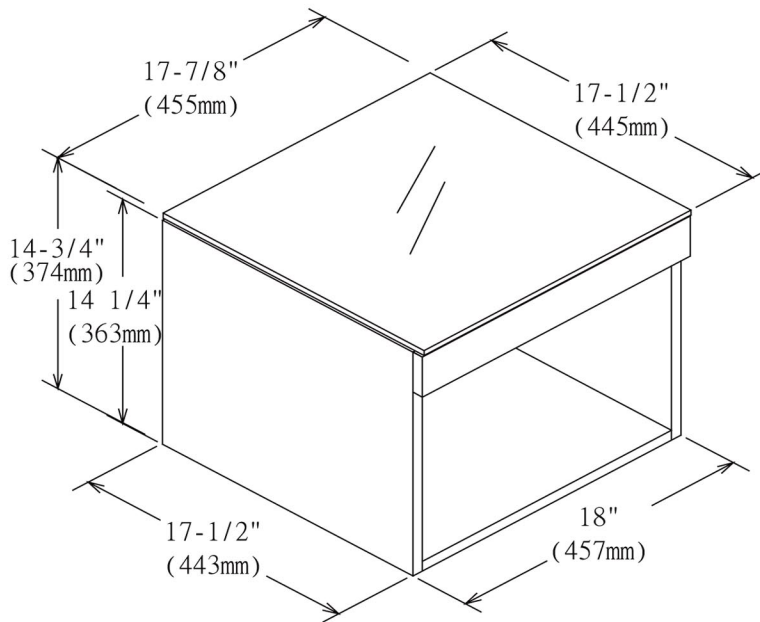

177-WB1818

18" Wall Bridge

shown with 5/16" white glass top

SPECIFICATION SHEET

Features

Materials: MDF with Poplar solids
 Back panel: Fully covered
 Side Panels: 5/8" MDF with
 Mounting: Hanging Hardware

Colors/ Finish:

177-High Gloss White

Top view

Front view

Side view