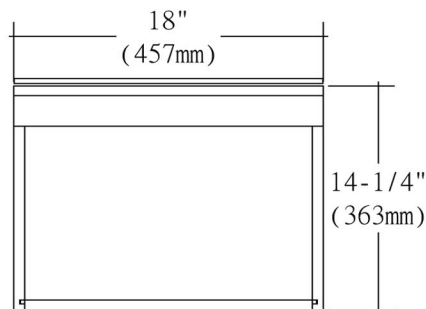

177-WB1818

18" Wall Bridge

shown with 5/16" white glass top

SPECIFICATION SHEET

Features

Materials: MDF with Poplar solids
Back panel: Fully covered
Side Panels: 5/8" MDF with
Mounting: Hanging Hardware

Colors/ Finish:

177-High Gloss White

Front view