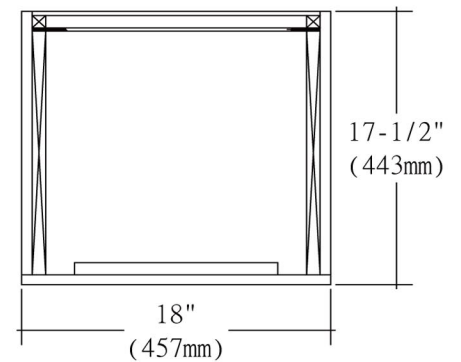

177-WB1818

18" Wall Bridge

shown with 5/16" white glass top

SPECIFICATION SHEET

Features

Materials: MDF with Poplar solids
 Back panel: Fully covered
 Side Panels: 5/8" MDF with
 Mounting: Hanging Hardware

Colors/ Finish:

177-High Gloss White

Top view

Front view

Side view