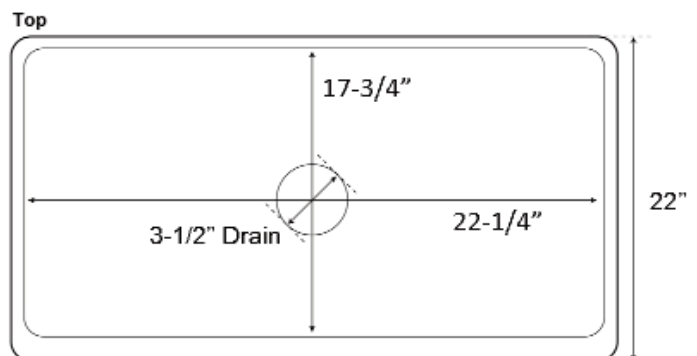

**25" CILANTRO SINGLE  
BOWL FARMER SINK**

Cat. No  
FSCSB3082-SAC

W: 25"

D: 22"

H: 10"

**Features:**

- ▶ Constructed of solid 16 gauge copper
- ▶ Front features a grapevine design
- ▶ Rounded interior corners easy for cleaning
- ▶ Sink bowl has no internal welds
- ▶ Sink bottom angled to drainage
- ▶ Accommodates 3-1/2" drain
- ▶ Copper is a living finish and will patina over time

**Finish:**

**SAC** Smooth Antique Copper

**\*Please do NOT cut hole without  
template or actual product.**

**Interior Bowl Dimensions:**

Basin Interior: 22-1/4" W x 17-3/4" D

Basin depth: 8-1/2"

Dimensions of fixture are nominal and may vary within the range of tolerances established by ANSI Standard A112.19.2. Dimensions and specifications subject to change without notice.