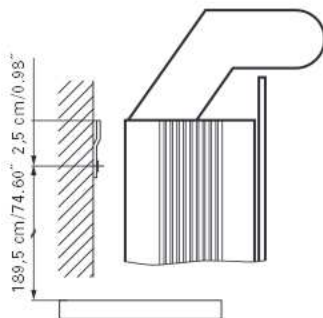

axara

SIDLER

Edition
Edition

08-2011

Mirror cabinet
Armoire de toilette

AX 1/50/R CL

SIDLER No.: 1'105'020 anodize / anodisé
1'105'025 white / blanche

SIDLER International Ltd.

Made in Switzerland
#205-2999 Underhill Avenue, Burnaby, BC V5A 3C2, Canada
www.sidler-international.com

IP 24

European protection class
similar to NEMA 3R
*Marque déposée
européenne similaire
NEMA 3R*

Electrical connection
Raccord électrique

Socket
Prise de courant

Installation support
Support de montage

Fastening hole below
Trous de fixation en bas

Aluminium case
Hinge on the right
1 fluo compact lamp 24 watt
self-ballasted lamp
1 socket
3 adjustable glass trays
1 cosmetic box, 1 cosmetic mirror