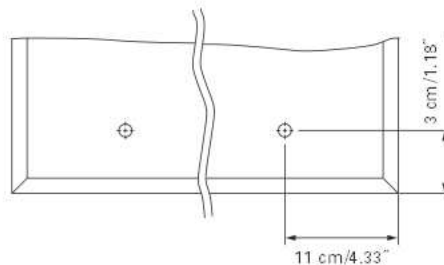

Socket
Prise de courant

Installation support
Support de montage

Fastening hole below
Trous de fixation en bas

Aluminium case
Hinge on the right
1 fluo compact lamp 24 watt
self-ballasted lamp
1 socket
3 adjustable glass trays
1 cosmetic box, 1 cosmetic mirror