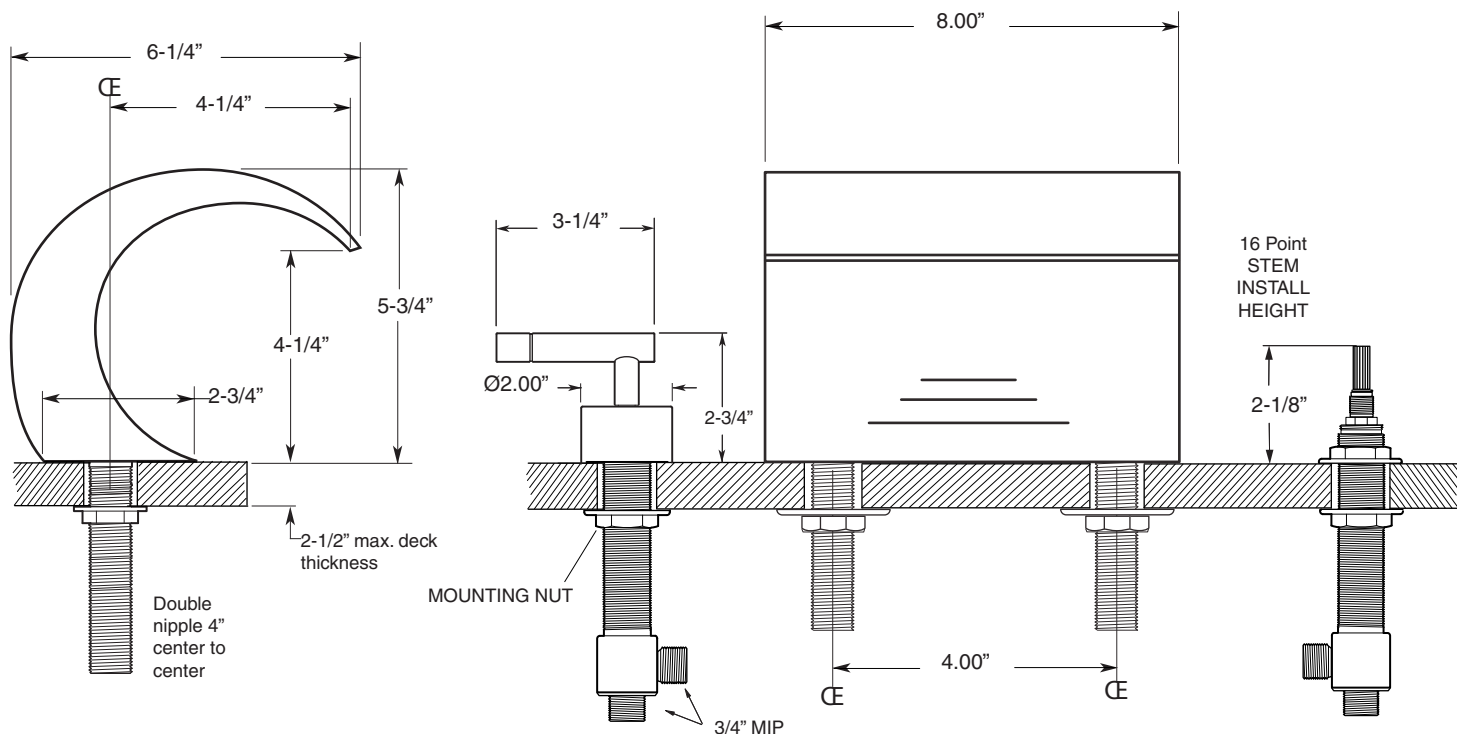

TechData
Specifications
Speciality
Spouts

8" Wave Roman Tub Set
with Palermo handles
1.WW4477

FEATURES:

- All brass construction.
- Lever style handles with setscrew attachment.
- 3/4" valve bodies with 1/4-turn ceramic disc cartridge.
- Available in all finishes. Warranty varies according to finish selection.
- Certified to meet and exceed the following codes and standards:
ASME A112.18.1-2005/CSAB 125.1-2005

NOTE: Spout and valves install through 1-1/4" diameter holes.
Plumber to provide 3/4" supply lines to valves

Note: Measurements are subject to change or cancellation. No responsibility is assumed for use of superseded or voided pages.