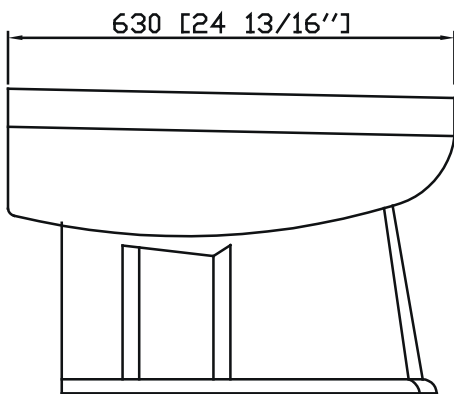

ST. THOMAS CREATIONS

BATHROOMS THAT WORK BEAUTIFULLY.

Richmond bidet

385 [15 3/16"]

630 [24 13/16"]

430 [16 15/16"]

St. Thomas Creations	
Item number	Bidet 7123.003.**
Material	Vitreous China
Date	1/20/2010