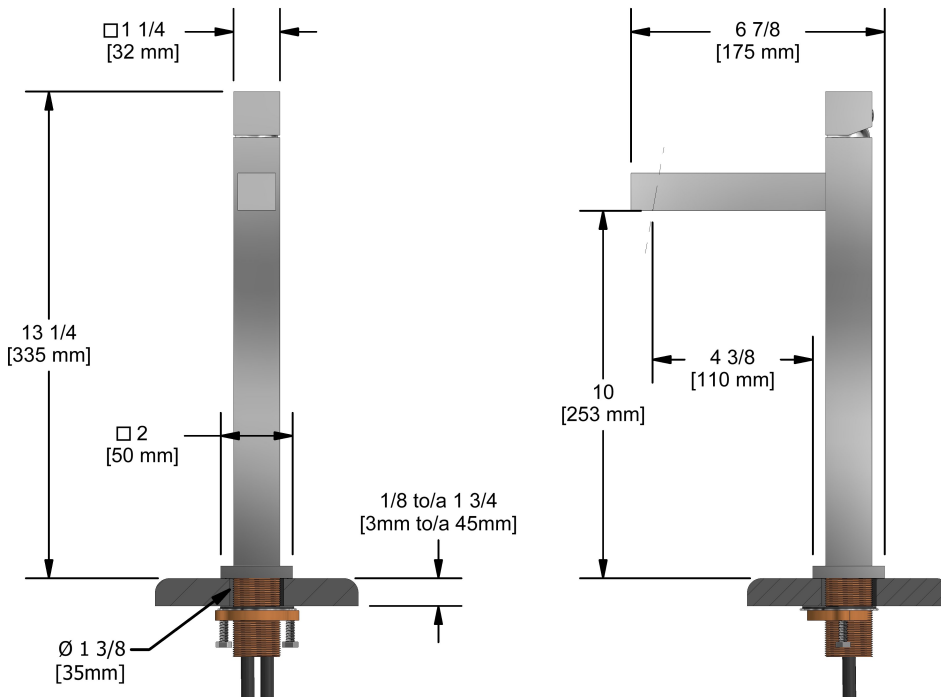

Single hole lavatory faucet
KL01XX

Specifications

Descriptions

- Ceramic cartridge
- 3/8" speedway compression
- No drain

Available colors

- C : Chrome
- BN : Brushed nickel (PVD)

Available flows

- 5.7 L/min, 1.5 gpm (US) 60psi
- 1.9 L/min, 0.5 gpm (US) 60psi (**KL01XX-05**)
- 3.7 L/min, 1 gpm (US) 60psi (**KL01XX-10**)

Cartridges

- 401-039

Certifications

- CSA B125.1
- NSF61
- ASME A112.18.1
- CMR248 Approval

Sizes, models and finishes may differ from thoses presented.

Warranty

The Riobel inc. product carries a limited LIFETIME warranty on the finish Chrome, Gold (PVD), Brushed nickel (PVD), Night brushed (PVD), Polished nickel (PVD) and all working parts and is guaranteed from the initial date of purchase against all manufacturing defects. Other finished 1 year.