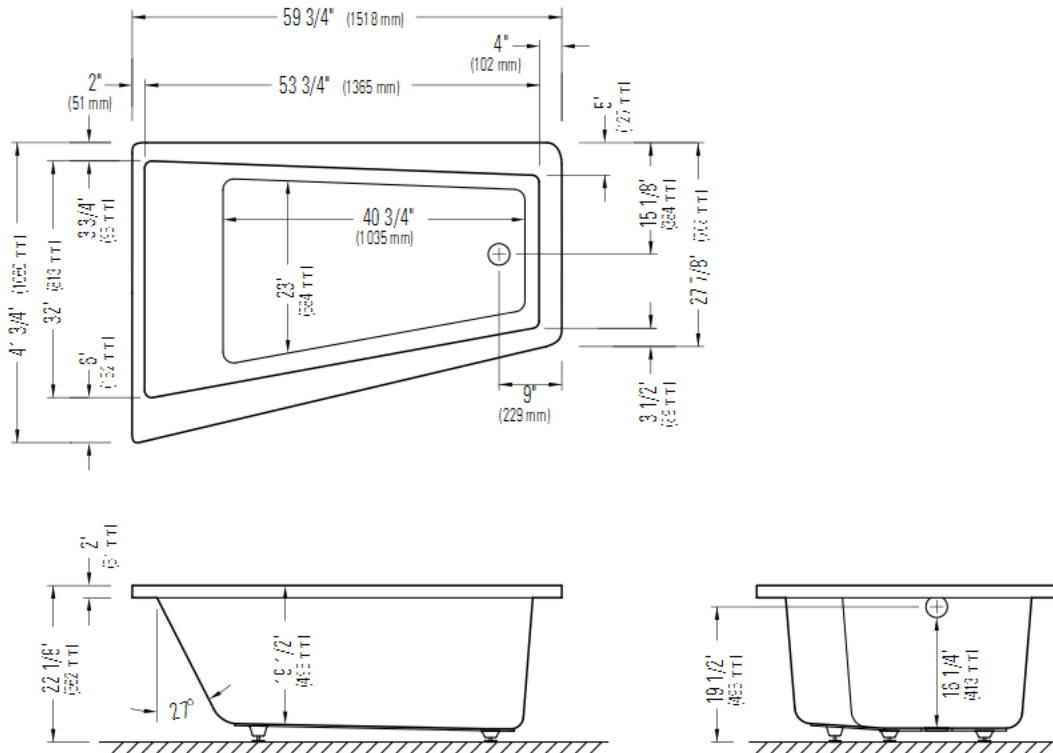

Produits Neptune

BORA 60

LEFT DRAIN

Bathtub

*A bathtub fitted with back jets can cause the pump to protrude by approximately 3" from the overall dimension.

**All dimensions are approximate and subject to change without notice. Please refer to the installation guide before beginning the installation

RIGHT DRAIN

Bathtub

*A bathtub fitted with back jets can cause the pump to protrude by approximately 3" from the overall dimension.

**All dimensions are approximate and subject to change without notice. Please refer to the installation guide before beginning the installation