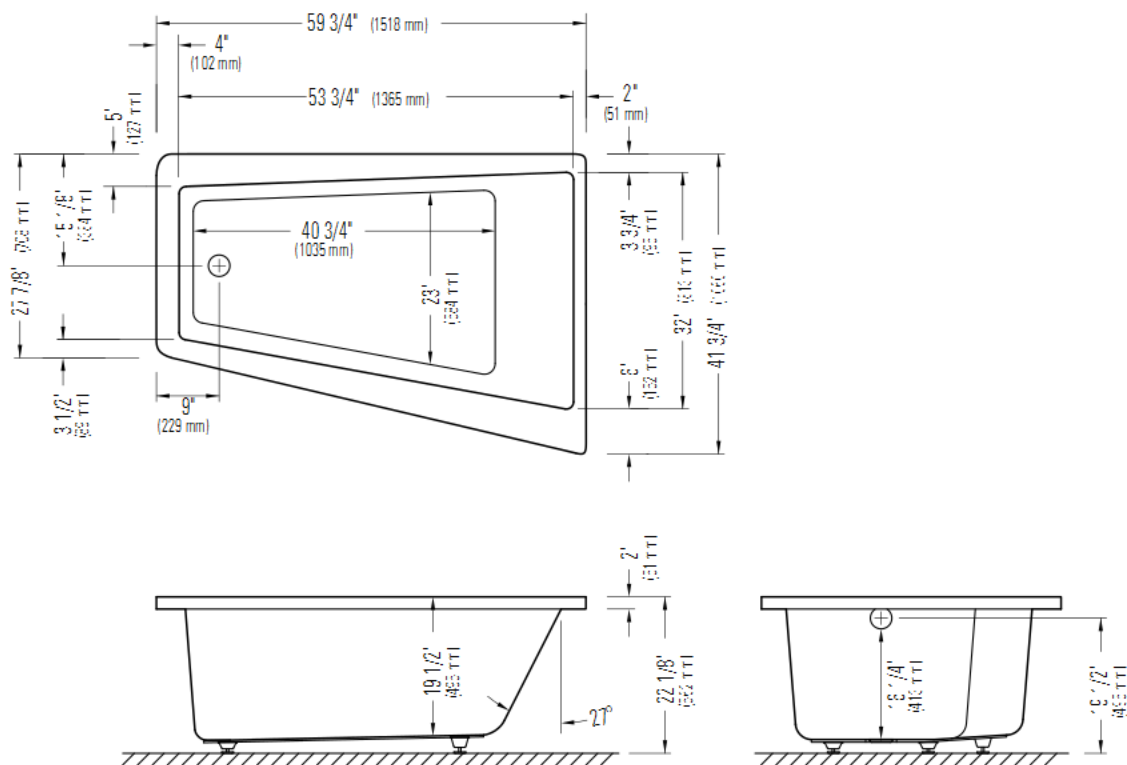

Produits Neptune

BORA 60

LEFT DRAIN

Bathtub

*A bathtub fitted with back jets can cause the pump to protrude by approximately 3" from the overall dimension.

**All dimensions are approximate and subject to change without notice. Please refer to the installation guide before beginning the installation

RIGHT DRAIN

Bathtub

*A bathtub fitted with back jets can cause the pump to protrude by approximately 3" from the overall dimension.

**All dimensions are approximate and subject to change without notice. Please refer to the installation guide before beginning the installation