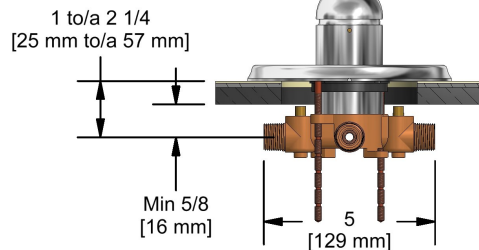

Type P (pressure balance) shower
RT54XX

Specifications

Composition

- RT51C - Type P (pressure balance) complete valve
- 6006C - Hand shower rail
- 747C - Elbow supply

Available colors

- C : Chrome
- BN : Brushed nickel (PVD)
- PN : Polished nickel (PVD)

Customer Service

Ontario, West Canada : 888-287-5354 Quebec, Maritimes, United States : 866-473-8442

Type P (pressure balance) complete valve
RT51XX

Specifications

Descriptions

- 1/2" inlet male NPT or sweat
- Service stops
- Ceramic cartridge and balancing spool with check valves
- Double action: flow and temperature control
- 1/2" outlet male NPT or sweat

Available colors

- C : Chrome
- BN : Brushed nickel (PVD)
- PN : Polished nickel (PVD)

Available flows

- 22 L/min, 5.8 gpm (US) 60psi

Cartridges

- 401-016 - 405-010

Certifications

- CSA B125.1
- ASME A112.18.1
- ASSE 1016

Customer Service

Ontario, West Canada : 888-287-5354 Quebec, Maritimes, United States : 866-473-8442

Hand shower rail
6006XX

Specifications

Descriptions

- 150 cm (59") double interlock flexible hose, swivel and integrated vacuum breaker
- Ø25 mm (1") slide bar
- Scale-free
- 06, 3-jet hand shower