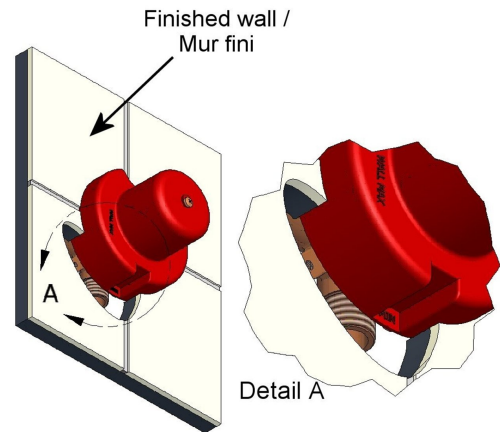

Type P (pressure balance) shower
RT54XX

Specifications

Composition

- RT51C - Type P (pressure balance) complete valve
- 6006C - Hand shower rail
- 747C - Elbow supply

Available colors

- C : Chrome
- BN : Brushed nickel (PVD)
- PN : Polished nickel (PVD)

Customer Service

Ontario, West Canada : 888-287-5354 Quebec, Maritimes, United States : 866-473-8442

Type P (pressure balance) complete valve
RT51XX

Specifications

Descriptions

- 1/2" inlet male NPT or sweat
- Service stops
- Ceramic cartridge and balancing spool with check valves
- Double action: flow and temperature control
- 1/2" outlet male NPT or sweat

Wall template cut out, finished wall /
 Gabarit de mur pour découpage, mur fini

Sizes, models and finishes may differ from those presented.

Warranty

The Riobel inc. product carries a limited LIFETIME warranty on the finish Chrome, Gold (PVD), Brushed nickel (PVD), Night brushed (PVD), Polished nickel (PVD) and all working parts and is guaranteed from the initial date of purchase against all manufacturing defects. Other finished 1 year.

Customer Service

Ontario, West Canada : 888-287-5354 Quebec, Maritimes, United States : 866-473-8442

Hand shower rail
6006XX

Specifications

Descriptions

- 150 cm (59") double interlock flexible hose, swivel and integrated vacuum breaker
- Ø25 mm (1") slide bar
- Scale-free
- 06, 3-jet hand shower