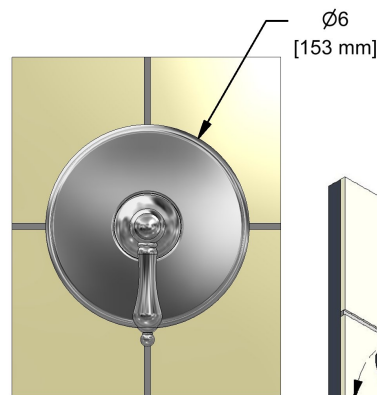

Wall template cut out, finished wall /
Gabarit de mur pour découpage, mur fini

Sizes, models and finishes may differ from those presented.

Warranty

The Riobel inc. product carries a limited LIFETIME warranty on the finish Chrome, Gold (PVD), Brushed nickel (PVD), Night brushed (PVD), Polished nickel (PVD) and all working parts and is guaranteed from the initial date of purchase against all manufacturing defects. Other finished 1 year.

Customer Service

Ontario, West Canada : 888-287-5354 Quebec, Maritimes, United States : 866-473-8442