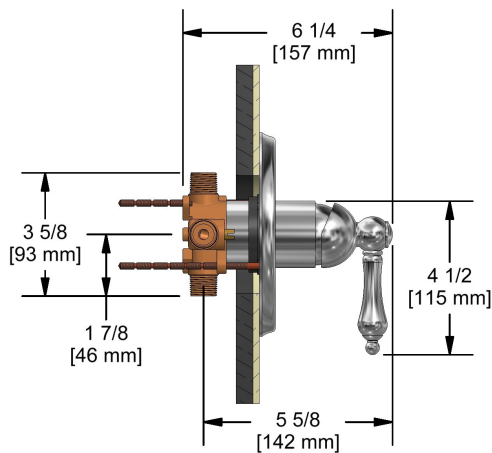

Type P (pressure balance) shower
RT54XX

Specifications

Composition

- RT51C - Type P (pressure balance) complete valve
- 6006C - Hand shower rail
- 747C - Elbow supply

Available colors

- C : Chrome
- BN : Brushed nickel (PVD)
- PN : Polished nickel (PVD)

Customer Service

Ontario, West Canada : 888-287-5354 Quebec, Maritimes, United States : 866-473-8442

Type P (pressure balance) complete valve
RT51XX

Specifications

Descriptions

- 1/2" inlet male NPT or sweat
- Service stops
- Ceramic cartridge and balancing spool with check valves
- Double action: flow and temperature control
- 1/2" outlet male NPT or sweat

Available colors

- C : Chrome
- BN : Brushed nickel (PVD)
- PN : Polished nickel (PVD)

Available flows

- 22 L/min, 5.8 gpm (US) 60psi

Cartridges

- 401-016 - 405-010

Certifications

- CSA B125.1
- ASME A112.18.1
- ASSE 1016

Customer Service

Ontario, West Canada : 888-287-5354 Quebec, Maritimes, United States : 866-473-8442

Hand shower rail
6006XX

Specifications

Descriptions

- 150 cm (59") double interlock flexible hose, swivel and integrated vacuum breaker
- Ø25 mm (1") slide bar
- Scale-free
- 06, 3-jet hand shower