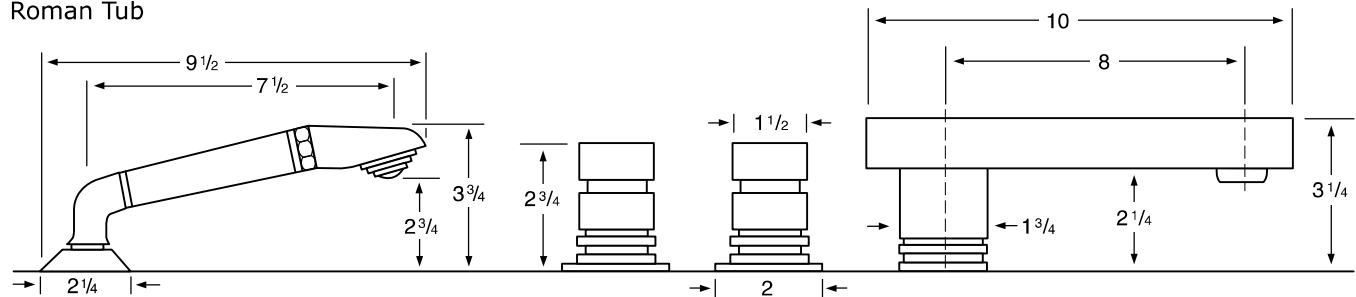

96-3 3 Valve Tub & Shower
96-5 2 Valve Tub
96-6 2 Valve Shower
96-WTR Wall Valve Trim

96-3.2/96-6.2
Pressure Balancing Valve

96-THRMKT10/96-3.5/96-6.5
Thermostatic Valve

96-3.2TMP/96-6.2TMP
Tempress Pressure Balancing Valve

96-THRMKT20/96-3.4/96-6.4
Thermostatic Valve with Built in Volume Control

96-4
Bidet

96-8/96-8.1
Roman Tub

See Handle Trim Specifications for a complete list of additional handle trims