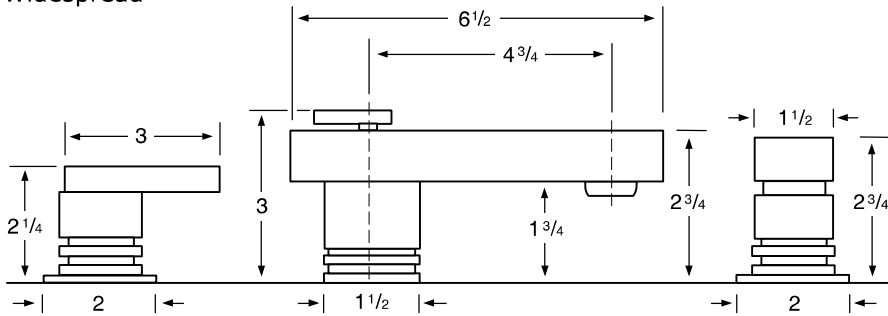

WATERMARK

DESIGNS

T 718.257.2800

F 718.257.2144

info@watermark-designs.com

Dania96

Specifications

96-2
Widespread

96-3 3 Valve Tub & Shower
96-5 2 Valve Tub
96-6 2 Valve Shower
96-WTR Wall Valve Trim

96-3.2/96-6.2
Pressure Balancing Valve

96-THRMKT10/96-3.5/96-6.5
Thermostatic Valve

96-3.2TMP/96-6.2TMP
Tempress Pressure Balancing Valve

96-THRMKT20/96-3.4/96-6.4
Thermostatic Valve with Built in Volume Control

96-4
Bidet

96-8/96-8.1
Roman Tub

See Handle Trim Specifications for a complete list of additional handle trims