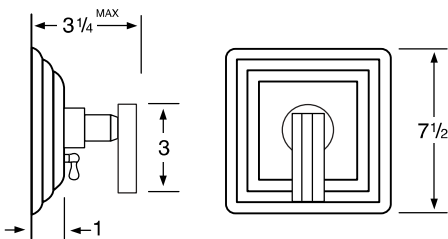

WATERMARK

DESIGNS

T 718.257.2800

F 718.257.2144

info@watermark-designs.com

Dania96

Specifications

96-2
Widespread

96-3 3 Valve Tub & Shower
96-5 2 Valve Tub
96-6 2 Valve Shower
96-WTR Wall Valve Trim

96-3.2/96-6.2
Pressure Balancing Valve

96-THRMKT10/96-3.5/96-6.5
Thermostatic Valve

96-3.2TMP/96-6.2TMP
Tempress Pressure Balancing Valve

96-THRMKT20/96-3.4/96-6.4
Thermostatic Valve with Built in Volume Control

96-4
Bidet

96-8/96-8.1
Roman Tub

See Handle Trim Specifications for a complete list of additional handle trims