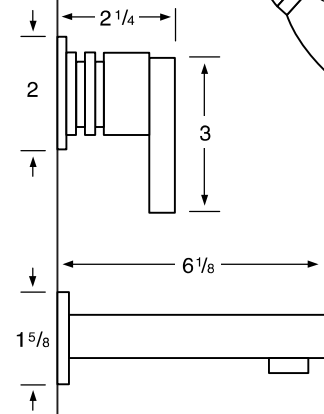

WATERMARK

DESIGNS

T 718.257.2800

F 718.257.2144

info@watermark-designs.com

Dania96

Specifications

96-2
Widespread

96-3 3 Valve Tub & Shower
96-5 2 Valve Tub
96-6 2 Valve Shower
96-WTR Wall Valve Trim

96-3.2/96-6.2
Pressure Balancing Valve

96-THRMKT10/96-3.5/96-6.5
Thermostatic Valve

96-3.2TMP/96-6.2TMP
Tempress Pressure Balancing Valve

96-THRMKT20/96-3.4/96-6.4
Thermostatic Valve with Built in Volume Control

96-4
Bidet

96-8/96-8.1
Roman Tub

See Handle Trim Specifications for a complete list of additional handle trims