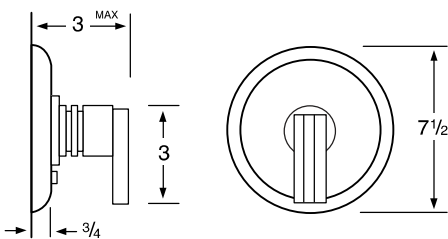

96-3 3 Valve Tub & Shower
96-5 2 Valve Tub
96-6 2 Valve Shower
96-WTR Wall Valve Trim

96-3.2/96-6.2
Pressure Balancing Valve

96-THRMKT10/96-3.5/96-6.5
Thermostatic Valve

96-3.2TMP/96-6.2TMP
Tempress Pressure Balancing Valve

96-THRMKT20/96-3.4/96-6.4
Thermostatic Valve with Built in Volume Control

96-4
Bidet

96-8/96-8.1
Roman Tub

See Handle Trim Specifications for a complete list of additional handle trims