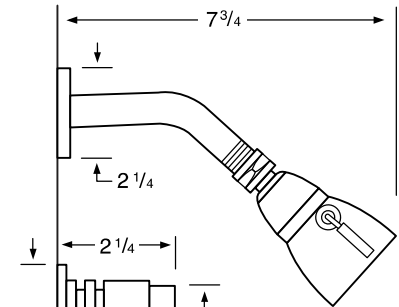

WATERMARK

DESIGNS

T 718.257.2800

F 718.257.2144

info@watermark-designs.com

Dania96

Specifications

96-2
Widespread

96-3 3 Valve Tub & Shower
96-5 2 Valve Tub
96-6 2 Valve Shower
96-WTR Wall Valve Trim

96-3.2/96-6.2
Pressure Balancing Valve

96-THRMKT10/96-3.5/96-6.5
Thermostatic Valve

96-3.2TMP/96-6.2TMP
Tempress Pressure Balancing Valve

96-THRMKT20/96-3.4/96-6.4
Thermostatic Valve with Built in Volume Control

96-4
Bidet

96-8/96-8.1
Roman Tub

See Handle Trim Specifications for a complete list of additional handle trims