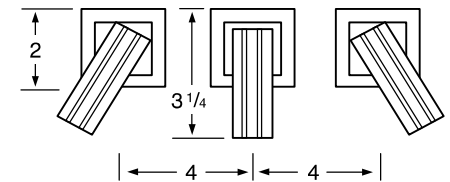

96-3 3 Valve Tub & Shower
96-5 2 Valve Tub
96-6 2 Valve Shower
96-WTR Wall Valve Trim

96-3.2/96-6.2
Pressure Balancing Valve

96-THRMKT10/96-3.5/96-6.5
Thermostatic Valve

96-3.2TMP/96-6.2TMP
Tempress Pressure Balancing Valve

96-THRMKT20/96-3.4/96-6.4
Thermostatic Valve with Built in Volume Control

96-4
Bidet

96-8/96-8.1
Roman Tub

See Handle Trim Specifications for a complete list of additional handle trims