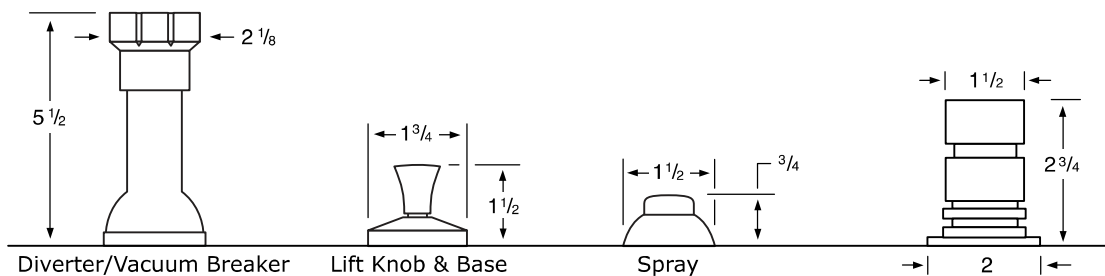

96-3 3 Valve Tub & Shower
96-5 2 Valve Tub
96-6 2 Valve Shower
96-WTR Wall Valve Trim

96-3.2/96-6.2
Pressure Balancing Valve

96-THRMKT10/96-3.5/96-6.5
Thermostatic Valve

96-3.2TMP/96-6.2TMP
Tempress Pressure Balancing Valve

96-THRMKT20/96-3.4/96-6.4
Thermostatic Valve with Built in Volume Control

96-4
Bidet

96-8/96-8.1
Roman Tub

See Handle Trim Specifications for a complete list of additional handle trims