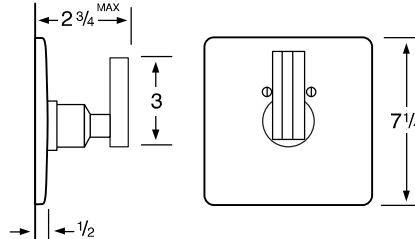

WATERMARK

DESIGNS

T 718.257.2800

F 718.257.2144

info@watermark-designs.com

Dania96

Specifications

96-2
Widespread

96-3 3 Valve Tub & Shower
96-5 2 Valve Tub
96-6 2 Valve Shower
96-WTR Wall Valve Trim

96-3.2/96-6.2
Pressure Balancing Valve

96-THRMKT10/96-3.5/96-6.5
Thermostatic Valve

96-3.2TMP/96-6.2TMP
Tempress Pressure Balancing Valve

96-THRMKT20/96-3.4/96-6.4
Thermostatic Valve with Built in Volume Control

96-4
Bidet

96-8/96-8.1
Roman Tub

See Handle Trim Specifications for a complete list of additional handle trims