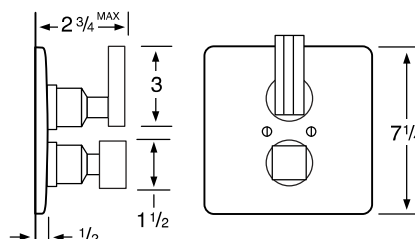

96-3 3 Valve Tub & Shower
96-5 2 Valve Tub
96-6 2 Valve Shower
96-WTR Wall Valve Trim

96-3.2/96-6.2
Pressure Balancing Valve

96-THRMKT10/96-3.5/96-6.5
Thermostatic Valve

96-3.2TMP/96-6.2TMP
Tempress Pressure Balancing Valve

96-THRMKT20/96-3.4/96-6.4
Thermostatic Valve with Built in Volume Control

96-4
Bidet

96-8/96-8.1
Roman Tub

See Handle Trim Specifications for a complete list of additional handle trims