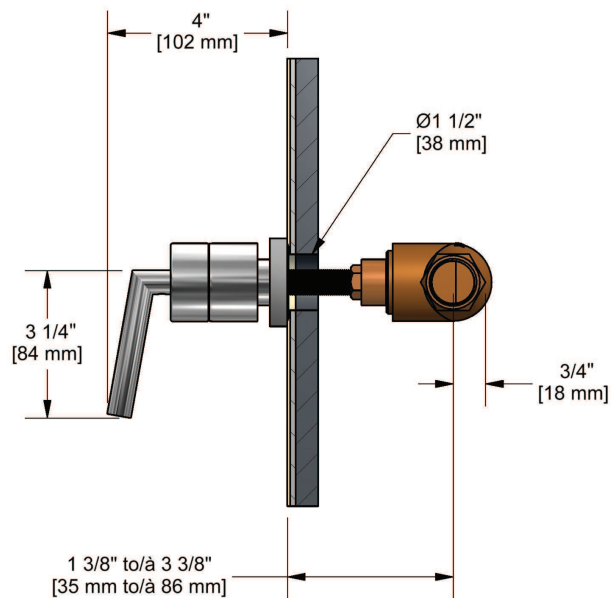

Sizes, models and finishes may differ from those presented.

Warranty

The Riobel inc. product carries a limited LIFETIME warranty on the finish Chrome, Gold (PVD), Brushed nickel (PVD), Night brushed (PVD), Polished nickel (PVD) and all working parts and is guaranteed from the initial date of purchase against all manufacturing defects. Other finished 1 year.

Customer Service

Ontario, West Canada : 888-287-5354 Quebec, Maritimes, United States : 866-473-8442

2014.04.29