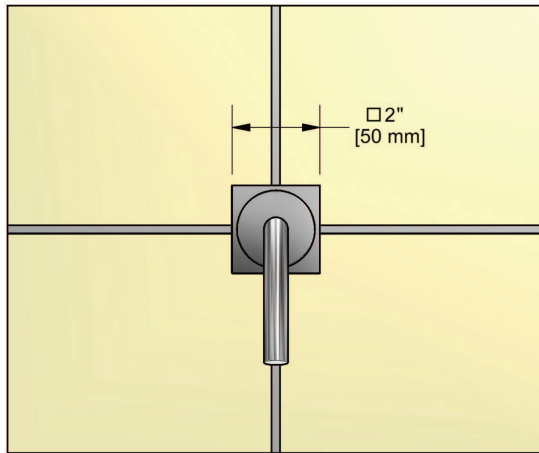

Sizes, models and finishes may differ from those presented.

Warranty

The Riobel inc. product carries a limited LIFETIME warranty on the finish Chrome, Gold (PVD), Brushed nickel (PVD), Night brushed (PVD), Polished nickel (PVD) and all working parts and is guaranteed from the initial date of purchase against all manufacturing defects. Other finished 1 year.

Customer Service

Ontario, West Canada : 888-287-5354 Quebec, Maritimes, United States : 866-473-8442

2014.04.29