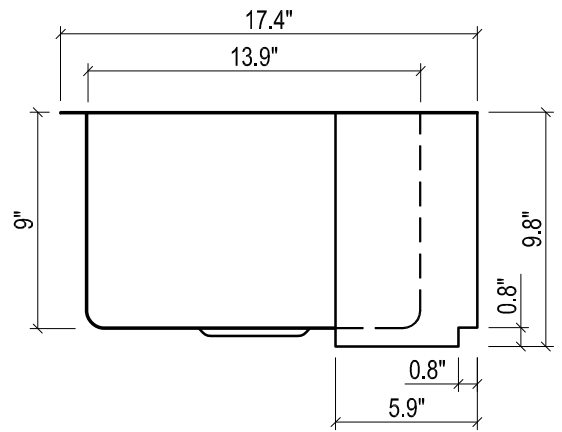

LF30 STAINLESS STEEL SINK

FRONT VIEW

SIDE VIEW

TOP VIEW