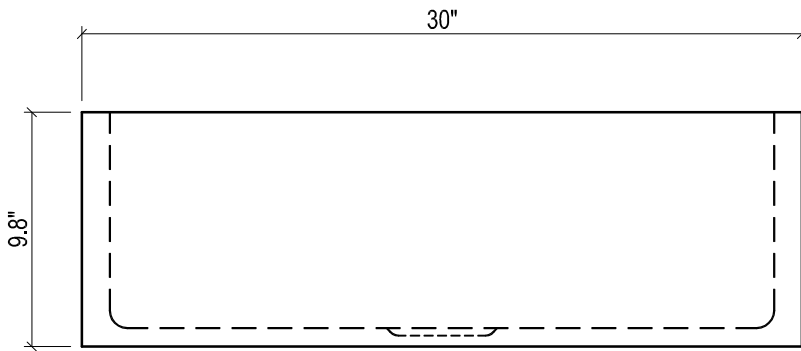

LF30 STAINLESS STEEL SINK

FRONT VIEW

SIDE VIEW

TOP VIEW