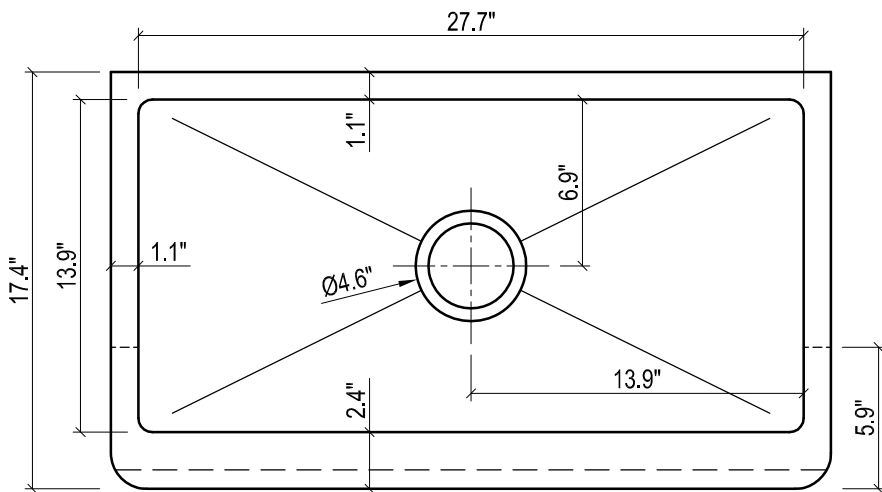

LF30 STAINLESS STEEL SINK

FRONT VIEW

SIDE VIEW

TOP VIEW