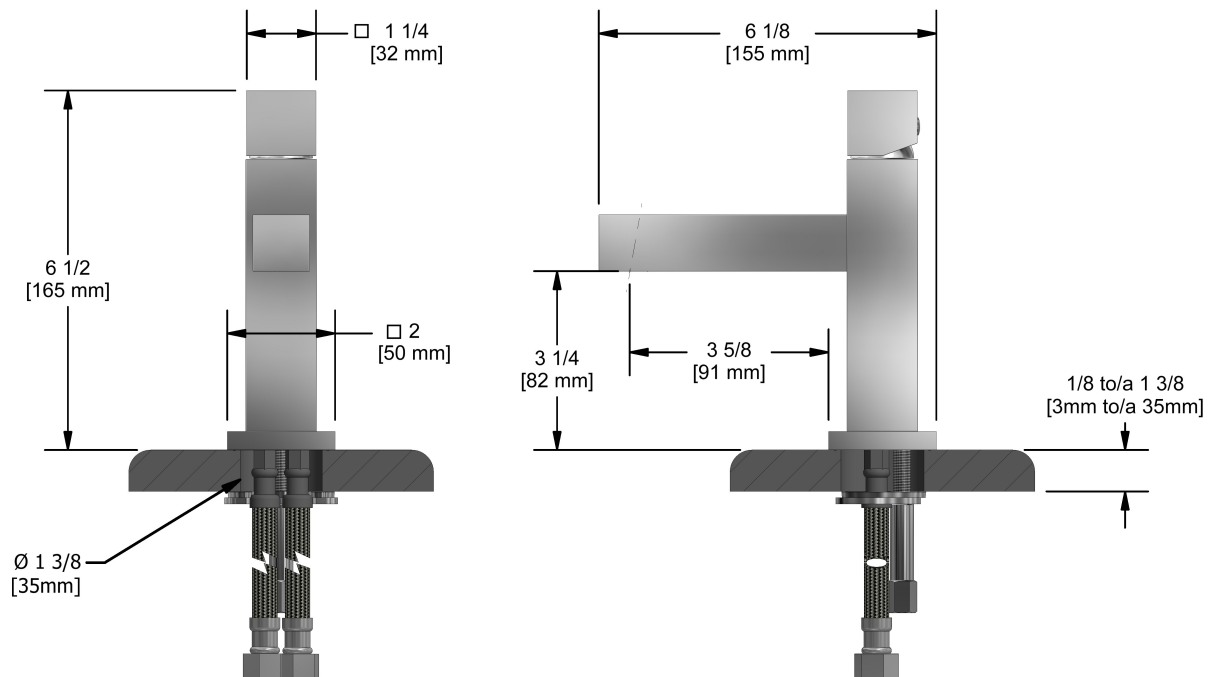

Certifications

- CSA B125.1
- NSF61
- ASME A112.18.1
- CMR248 Approval

Sizes, models and finishes may differ from thoses presented.

Warranty

The Riobel inc. product carries a limited LIFETIME warranty on the finish Chrome, Gold (PVD), Brushed nickel (PVD), Night brushed (PVD), Polished nickel (PVD) and all working parts and is guaranteed from the initial date of purchase against all manufacturing defects. Other finished 1 year.

Customer Service

Ontario, West Canada : 888-287-5354 Quebec, Maritimes, United States : 866-473-8442

2014.05.06