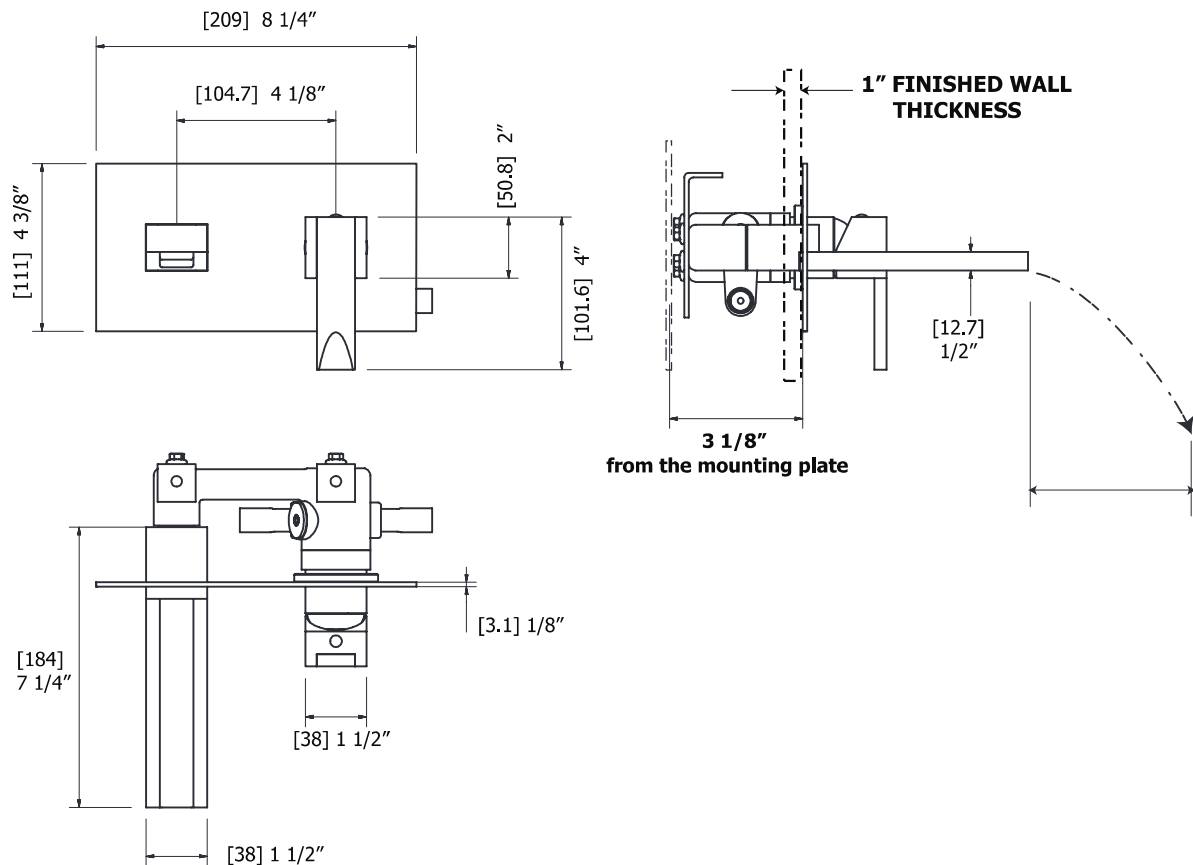

FEATURES

- Solid brass construction
- Single volume and temperature lever control
- Cascading water flow
- Ceramic cartridge # ABCA07798
- 1/2" NPT female connection

AQUACRISTAL handle available

FINISHES

SPECS AT LARGE

- Overall spout projection: 7 1/4"
- Plate height: 4 3/8"
- Plate width: 8 1/4"
- Flow rate: 2 gpm

RECOMMENDATION FOR INSTALLATION