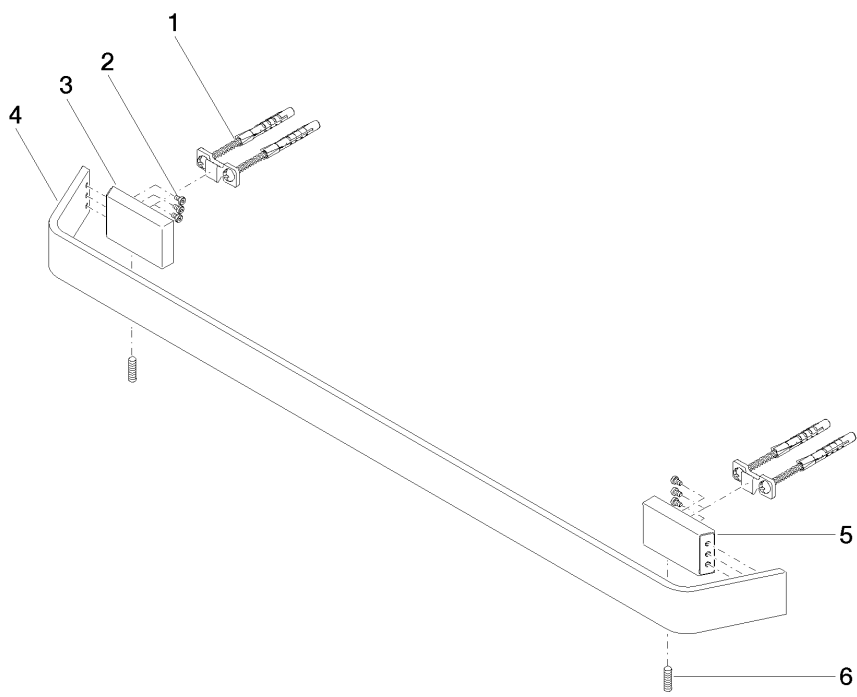

**Product specifications**

- Height 1 3/8"
- 2 3/4" projection

**Surfaces**

- chrome 83060705-00
- matt platinum 83060705-06

**Exploded assembly drawing**

Bath & Spa

**83060705 Towel bar, 23 5/8"**

Article number: 83060705

**Order quantity**

<b>No.</b>	<b>Article number</b>	<b>Name</b>	<b>Installation quantity</b>
1	0517207580090	fixing set	2
2	09303018090	screw	6
3	081770500ff	holder	1
4	081770550ff	bar	1
5	081770501ff	holder	1
6	09311111390	pin	2