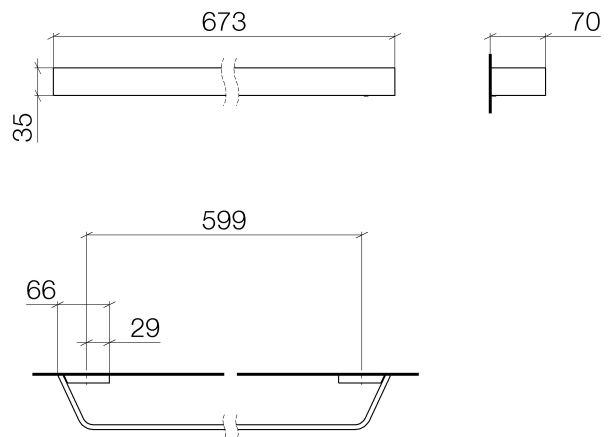

**Product specifications**

- Height 1 3/8"
- 2 3/4" projection

**Surfaces**

- chrome 83060705-00
- matt platinum 83060705-06

**Exploded assembly drawing**

Bath & Spa

**83060705 Towel bar, 23 5/8"**

Article number: 83060705

**Order quantity**

<b>No.</b>	<b>Article number</b>	<b>Name</b>	<b>Installation quantity</b>
1	0517207580090	fixing set	2
2	09303018090	screw	6
3	081770500ff	holder	1
4	081770550ff	bar	1
5	081770501ff	holder	1
6	09311111390	pin	2